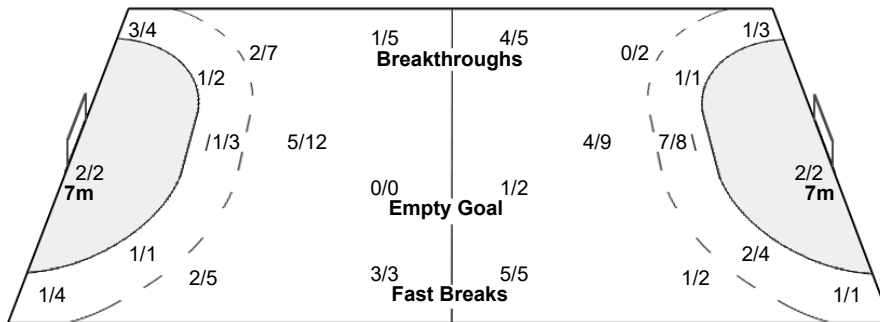

Match Team Statistics

Statistiques du match par équipe

Match 24

SLO 22 - 29 NOR
(10 - 15) (12 - 14)

Referees: BELKHIRI Y / HAMIDI S (ALG)

SLO - Slovenia

Shots Distribution

Players

Goals / Shots

2 KLEMENCIC V	6 GROS A	7 OMOREGIE E	9 SPREITZER N	10 STANKO T	11 ABINA A	14 MAVSAR T
	3/4			1/1		2/2
	1/2	0/1			0/1	0/2
				0/1	1/1	1/1
					1/2	1/1
	1-Missed	1-Missed	1-Blocked	1-Missed	1-Blocked	1-Post

16 VOJNOVIC M	17 LJEPJOJA N	20 VARAGIC A	21 PANDZIC A	25 LAZOVIC B	28 SVETIK M	88 ABINA E
		1/1				0/1
	0/1	3/3				
				1/1		
	1/2			0/1		
		1-Missed		1/1		

Team

Goals / Shots

7/8	1/5	3/4
4/6	0/3	3/3
1/2	2/4	1/3
4-Missed	1-Post	5-Blocked

Offence

Goalkeepers

Saves / Shots

2/3	0/2	0/5
2/8	3/4	2/6
0/6	1/1	1/5

16 VOJNOVIC M

0/1	0/1	0/3
0/2	1/1	1/1
0/2		0/2

21 PANDZIC A

2/2	0/1	0/2
2/6	2/2	1/5
0/4	1/1	1/3