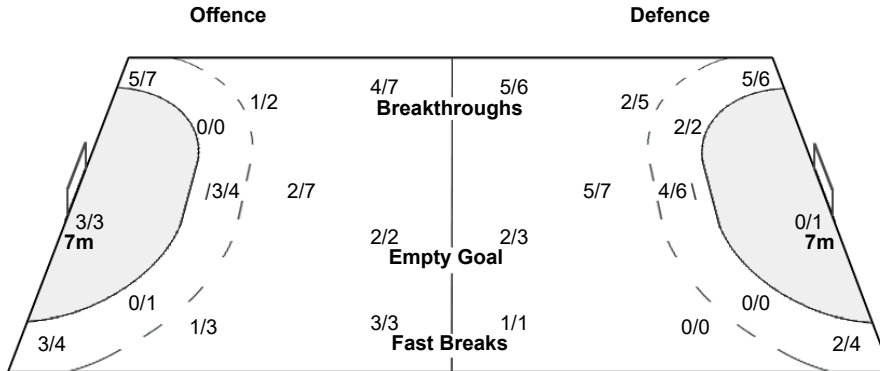

Match Team Statistics

Statistiques du match par équipe

Match 23

GER 27 - 28 DEN
(12 - 15) (15 - 13)

Referees: BIRO A / KISS O (HUN)

GER - Germany

Shots Distribution

Players

Goals / Shots

4 GRIJSEELS A	7 SCHMELZER M	9 ANTL L	11 SMITS X	20 BOELK E	23 LOTT A	24 WACHTER S
			0/1 2/2		0/1	
			1/2	1/2 1/1	0/2 0/1	
		0/1		1/1	1/1	
1-Missed				1-Missed 2-Blocked		

27 MAIDHOF J	29 DOELL A	30 BEHREND J	42 FILTER K	77 LEUCHTER V	93 BEHNKE J	95 STOCKSCHLAEDER JM
1/1		0/1				
1/1	1/1				1/1	
1/2		3/3 1/1 2/3			1/1	
1-Missed						

Team
Goals / Shots

1/3	2/3	2/2
2/5	3/5	1/1
7/8	1/2	8/9
3-Missed		2-Blocked

Goalkeepers
Saves / Shots

0/2	1/4	1/2
0/4	1/4	6/8
0/8	0/1	1/5

24 WACHTER S

	0/1	
0/1		0/1
0/1		

42 FILTER K

0/2	1/2	2/3
0/3	1/3	5/6
0/7	0/1	1/5