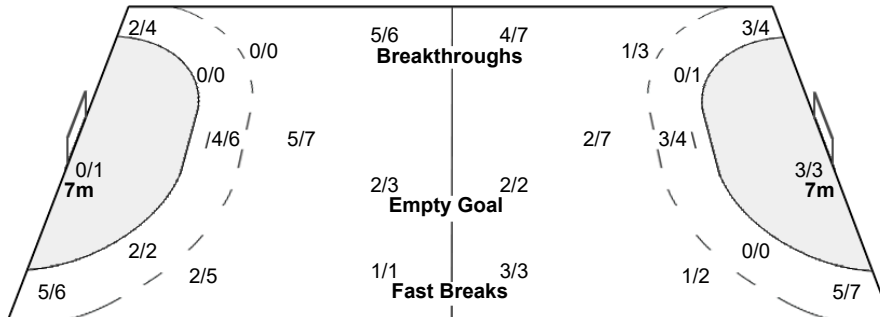

Match Team Statistics

Statistiques du match par équipe

Match 23

GER 27 - 28 DEN
(12 - 15) (15 - 13)

Referees: BIRO A / KISS O (HUN)

DEN - Denmark

Shots Distribution

Players

Goals / Shots

1 TOFT S	5 AABERG IVERSEN S	6 ELVER H	8 HANSEN AM	10 HEINDAHL K	11 HAUGSTED L	16 REINHARDT A
			1/1			
	1/1	1/1				
		1-Missed				
18 TRANBORG M	23 JOERGENSEN K	25 OESTERGAARD T	27 VINTER BURGAARD L	32 HOEJLUND M	33 FRIIS E	34 IVERSEN R
	1/1 0/1			2/2 0/1 1/1	1/1	
0/2	1/1 0/2	1/1		2/2 1/1 0/1	1/2	1/1 2/3
	2/2	1/1 2/3		1/1	2/2 1/1	2/2
				1-Blocked 1-Missed		

Team

Goals / Shots

2/2	3/4	1/2
4/4	3/4	2/8
8/8	1/1	4/5
2-Missed		1-Blocked

Offence

Defence

Goalkeepers

Saves / Shots

2/3	1/3	0/2
3/5	2/5	0/1
1/8	1/2	1/9

1 TOFT S

1/1	1/1	0/1
1/1	0/1	
0/4		0/3

16 REINHARDT A

1/2	0/1	0/1
2/4	2/3	0/1
1/4	1/2	1/6

Legend:		
(C)	Captain	% Efficiency
9m	9-metre Shots	AS Assists
D	Direct Red Card	EG Empty Goal
No.	Uniform Number	RC Red Cards
TO	Turnovers	TP Time Played
YC	Yellow Cards	2Min 2-Minute Suspensions
		BC Blue Cards
		FB Fast Breaks
		S/S Saves/Shots
		Wing Wing Shots
		6m 6-metre Shots
		BS Blocked Shots
		G/S Goals/Shots
		ST Steals
		X Red Card After Third 2-Minute Suspension
		7m 7-metre Shots
		BT Breakthroughs
		N/A Not Applicable
		TF Technical Faults