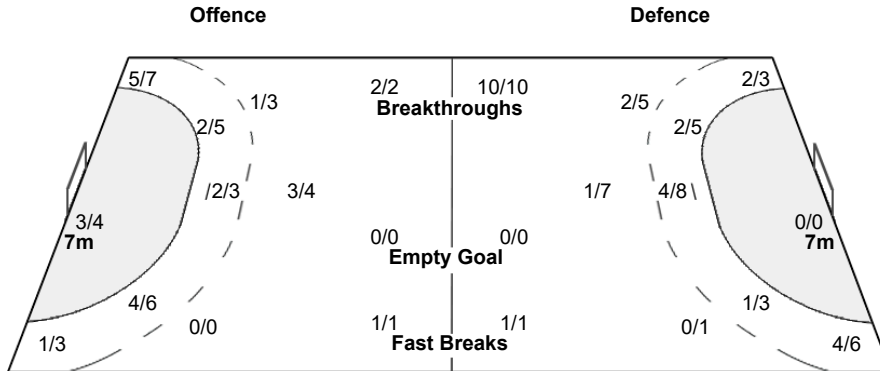

Match Team Statistics
Statistiques du match par équipe

Match 21

ESP 24 - 27 HUN
(12 - 14) (12 - 13)

Referees: KUTTLER T / MERZ M (GER)

ESP - Spain

Shots Distribution

Players

Goals / Shots

1 WIGGINS N	2 LOPEZ M	6 CAMPOS C	8 ARDERIUS SE	16 CASTELLANOS M	17 GUTIERREZ JM	22 GONZALEZ L
					0/1	
	0/1				1/1	1/2
	1/1	2/2	2/2			
						1/1
						1/1

1-Missed

23 ARCOS P	24 TCHAPTCHET L	33 GASSAMA K	34 FERNANDEZ A	58 PRIETO M	86 CABRAL A	99 GONZALEZ M
				0/1	3/3	1/1
		0/2	1/2		0/1	
2/2	1/1	1/1	0/1		2/2	1/1
		1/1	1/1		1/1	1/2

1-Missed 1-Post

Team
Goals / Shots

1/1	0/1	4/5
2/3	1/6	0/1
7/8	3/3	6/7

2-Missed 1-Post

Goalkeepers
Saves / Shots

0/3	1/1	
4/7	2/4	
2/13	2/4	2/8

1 WIGGINS N

0/1	1/1	
3/6	2/2	
1/7	2/2	2/8

16 CASTELLANOS M

0/2		
1/1	0/2	
1/6	0/2