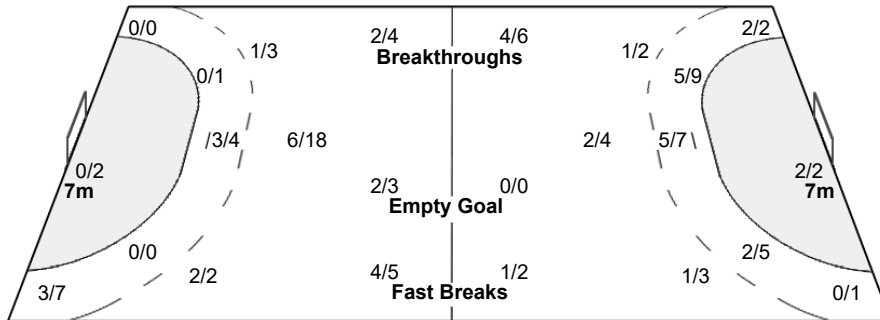

Match Team Statistics

Statistiques du match par équipe

Match 18

SWE 23 - 25 DEN
(14 - 14) (9 - 11)

Referees: KONJICANIN A / KONJICANIN D (BIH)

SWE - Sweden

Shots Distribution

Players

Goals / Shots

1 BUNDSSEN J	3 KOPPANG N	6 STROEMBERG C	7 BLOHM L	8 ROBERTS J	10 LUNDSTROEM M	21 ERIKSSON E
1-Post	0/1 1-Missed 1-Post 2-Blocked		1/1 1-Post	0/1 1/1	0/1	
23 LINDQVIST E	24 HAGMAN N	29 THORLEIFSDOTTIR K	38 HANSSON E	42 CARLSON J	49 LOEFQVIST O	54 AXNER T
1/1	1/1 1/1 1-Missed 1/1	0/1 1-Post 1/1 1/1 1/1	1/1 1-Missed 1/2 0/1 0/1 1/1	1/1 2-Post 1-Blocked 1/1 2/2		2/2 0/1 1-Missed 2-Post 2-Blocked

Team
Goals / Shots

4/4	1/1	5/7
1/3	0/2	3/4
3/3	2/4	4/4
4-Missed	8-Post	5-Blocked

Offence

Goalkeepers
Saves / Shots

1/1	0/2	1/5
3/6	1/2	1/4
3/7	0/5	2/5

1 BUNDSSEN J

1/1	0/2	1/5
3/6	1/2	1/4
3/7	0/5	2/5

21 ERIKSSON E