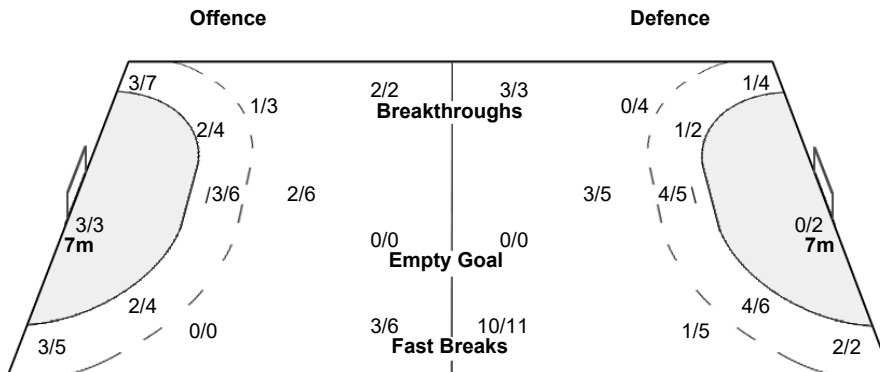

Match Team Statistics

Statistiques du match par équipe

Match 15

NED 29 - 24 ESP
(14 - 12) (15 - 12)

Referees: HANSEN M / MADSEN J (DEN)

ESP - Spain

Shots Distribution

Players

Goals / Shots

1 WIGGINS N	2 LOPEZ M	6 CAMPOS C	8 ARDERIUS SE	16 CASTELLANOS M	17 GUTIERREZ JM	22 GONZALEZ L
	1/2 1/1 2/2	1/1 1/1			1/1 2/3 1/1 1/2	1/1
	2-Post					
23 ARCOS P	24 TCHAPTCHET L	33 GASSAMA K	34 FERNANDEZ A	58 PRIETO M	86 CABRAL A	99 GONZALEZ M
1/2 1/1 1/1 1/1 2/2	1/1 0/1	0/1	0/1	0/2 0/1	1/1	0/1 1/1 1/1 1/2
1-Post			1-Missed	1-Post 2-Blocked		1-Blocked 2-Missed

Team Goals / Shots

1/2	2/3	6/8
3/5	0/1	1/2
6/7	2/4	3/4
3-Missed	4-Post	3-Blocked

Goalkeepers Saves / Shots

	0/1	3/9
1/5	2/2	3/3
1/11	3/6	1/6

1 WIGGINS N

1/1	0/1	1/1

16 CASTELLANOS M

	0/1	3/9
1/5	2/2	3/3
0/10	3/5	0/5

(C) Captain	% Efficiency	2Min 2-Minute Suspensions	6m 6-metre Shots	7m 7-metre Shots
9m 9-metre Shots	AS Assists	BC Blue Cards	BS Blocked Shots	BT Breakthroughs
D Direct Red Card	EG Empty Goal	FB Fast Breaks	G/S Goals/Shots	N/A Not Applicable
No. Uniform Number	RC Red Cards	S/S Saves/Shots	ST Steals	TF Technical Faults
TO Turnovers	TP Time Played	Wing Wing Shots	X Red Card After Third 2-Minute Suspension	
YC Yellow Cards