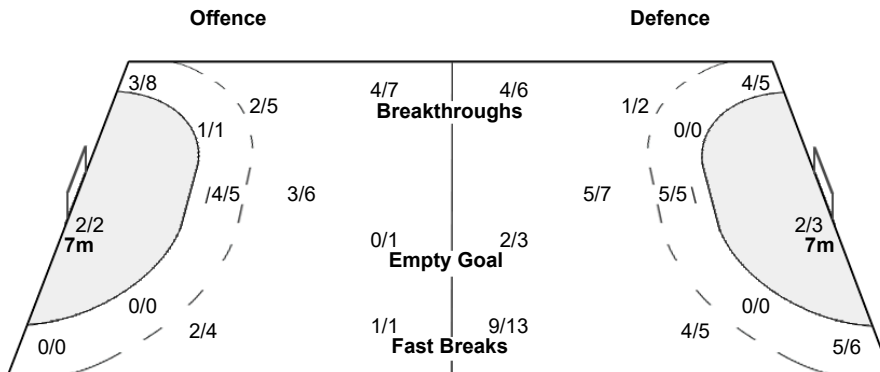

Match Team Statistics

Statistiques du match par équipe

Match 13

GER 41 - 22 SLO
(16 - 9) (25 - 13)

Referees: GARCIA M / PAOLANTONI MI (ARG)

SLO - Slovenia

Players
Goals / Shots

Shots Distribution

2 KLEMENCIC V	6 GROS A	7 OMOREGIE E	9 SPREITZER N	10 STANKO T	11 ABINA A	14 MAVSAR T
1/1						0/1
	1/1 1/1 1/1	2/2 1/1		0/1		1/1
1/1 1/1	1/3 1/1	1/1 1/2			1/1	
		1-Missed 1-Post 1-Blocked			1-Blocked	1-Post

16 VOJNOVIC M	17 LJEPOJA N	20 VARAGIC A	21 PANDZIC A	25 LAZOVIC B	28 SVETIK M	88 ABINA E
		0/1				
		3/3 1/3 1/1		0/1 0/1		
		0/1		1/1	0/1	
	1-Missed					

Team Goals / Shots

1/1	0/2	1/1
6/6	2/6	4/5
4/7	2/3	2/3
2-Missed	2-Post	2-Blocked

Goalkeepers Saves / Shots

0/3	1/2	0/5
3/8	1/1	2/7
1/12	1/5	2/9

16 VOJNOVIC M

0/1		0/1
0/2		2/2
0/3		1/4

21 PANDZIC A

0/2	1/1	0/4
3/6	1/1	0/5
1/9	1/4	1/5

Legend:

(C) Captain	% Efficiency	2Min 2-Minute Suspensions	6m 6-metre Shots	7m 7-metre Shots
9m 9-metre Shots	AS Assists	BC Blue Cards	BS Blocked Shots	BT Breakthroughs
D Direct Red Card	EG Empty Goal	FB Fast Breaks	G/S Goals/Shots	N/A Not Applicable
No. Uniform Number	RC Red Cards	S/S Saves/Shots	ST Steals	TF Technical Faults
TO Turnovers	TP Time Played	Wing Wing Shots	X Red Card After Third 2-Minute Suspension	
YC Yellow Cards