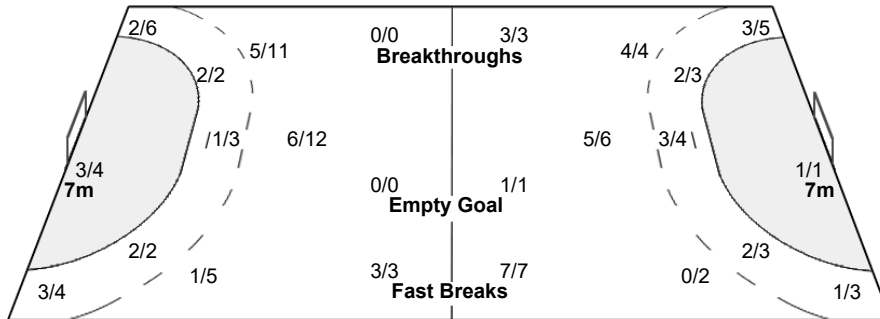

Match Team Statistics

Statistiques du match par équipe

Match 12

FRA 32 - 28 NED
(17 - 14) (15 - 14)

Referees: LAH B / SOK D (SLO)

NED - Netherlands

Shots Distribution

Players

Goals / Shots

6 van der HEIJDEN L	8 ABBINGH L	9 NUSSER L	12 van WETERING B	14 van der HELM J	16 HAGGERTY T	17 MOLENAAR K
	1/1					
	1/1	0/1		1/1		
	1/1		1/1	1/1	1/1	
	2-Blocked		1-Missed		1-Missed	
18 DULFER K	26 MALESTEIN A	30 DUIJNDAM R	38 TEN HOLTE Y	44 van der VLIET N	48 HOUSHEER D	79 POLMAN E
	2/2				0/1	
	2/2	0/1			1/1	0/1
	0/1	0/1			1/1	0/1
	0/1	0/1			2/2	2/2
1-Missed	1-Missed 1-Post				2-Missed	1-Blocked

Team

Goals / Shots

3/4	1/2	3/6
6/7	0/2	1/3
3/5	4/5	7/7
6-Missed	1-Post	4-Blocked

Offence

Defence

Goalkeepers

Saves / Shots

0/3	1/3	1/5
0/3	0/2	1/4
2/8	1/1	1/10

30 DUIJNDAM R

0/2		
	0/1	1/3
2/4	1/1	0/4

38 TEN HOLTE Y

0/1	1/3	1/5
0/3		0/1
0/4		1/6

(C) Captain	% Efficiency	2Min 2-Minute Suspensions	6m 6-metre Shots	7m 7-metre Shots
9m 9-metre Shots	AS Assists	BC Blue Cards	BS Blocked Shots	BT Breakthroughs
D Direct Red Card	EG Empty Goal	FB Fast Breaks	G/S Goals/Shots	N/A Not Applicable
No. Uniform Number	RC Red Cards	S/S Saves/Shots	ST Steals	TF Technical Faults
TO Turnovers	TP Time Played	Wing Wing Shots	X Red Card After Third 2-Minute Suspension	
YC Yellow Cards