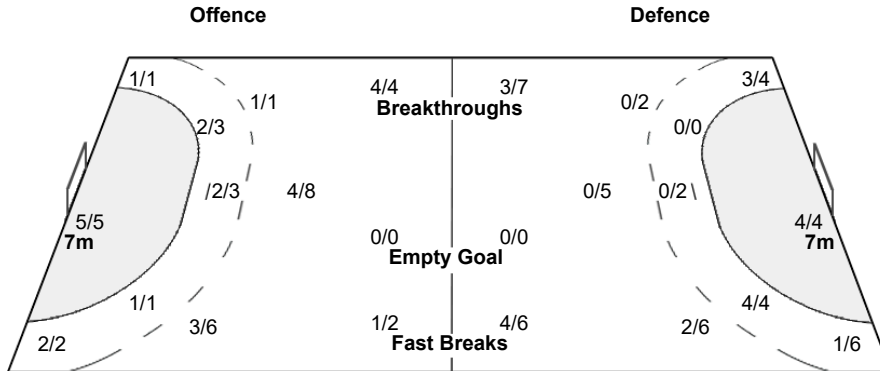

Match Team Statistics

Statistiques du match par équipe

Match 11

ANG 26 - 21 ESP
(14 - 15) (12 - 6)

Referees: KONJICANIN A / KONJICANIN D (BIH)

ANG - Angola

Shots Distribution

Players

Goals / Shots

1 ALBERTO M	2 NENGANGA V	5 MARIO L	6 MACHADO J	7 ROSARIO D	8 PAULO H	9 SANTOS N
	0/1		3/3			
	3/3	1/1	1/1		0/1	1/1
		2/2	1/1	1/1	1/1	1/3
						1/1

1-Blocked

10 KASSOMA A	11 QUIZELETE M	13 FONSECA N	18 GABRIEL C	20 PASCOAL S	30 PAULO E	35 CARLOS A
				1/1		
0/1						
1/1		1/1		1/1	1/1	0/2
				1/1	1/1	0/2
						1/1
						1/1

1-Missed

Team
Goals / Shots

4/4		0/2
1/2	0/1	3/3
7/7	2/2	9/13

1-Missed   1-Blocked

Goalkeepers
Saves / Shots

1/1	2/4	1/2
2/6		2/3
0/4	1/5	3/8

1 ALBERTO M

	2/4	1/2
2/6		2/3
0/3	1/5	3/7

30 PAULO E

0/1		0/1