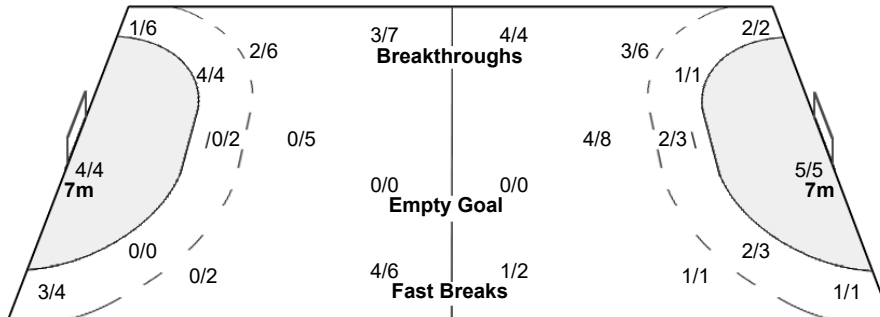

Match Team Statistics

Statistiques du match par équipe

Match 11

ANG 26 - 21 ESP
(14 - 15) (12 - 6)

Referees: KONJICANIN A / KONJICANIN D (BIH)

ESP - Spain

Shots Distribution

Players

Goals / Shots

1 WIGGINS N	2 LOPEZ M	6 CAMPOS C	8 ARDERIUS SE	15 ECHEVERRIA M	16 CASTELLANOS M	17 GUTIERREZ JM
				1/2		1/1
	1/1	1/2				1/1
	0/1	2/2	3/5	1/1		1/1
	1-Missed			1-Post		1-Missed 1-Blocked
22 GONZALEZ L	23 ARCOS P	24 TCHAPTCHET L	33 GASSAMA K	58 PRIETO M	86 CABRAL A	99 GONZALEZ M
				0/1	0/1	
				1/2	0/1	
	1/1	1/1			1/1	
	2-Post 2-Blocked			2-Post	1-Missed 2-Post	

Team

Goals / Shots

0/1	2/4	1/2
4/6		1/3
4/4	4/5	5/8
3-Missed	7-Post	3-Blocked

Offence

Defence

Goalkeepers

Saves / Shots

0/4		2/2
1/2	1/1	0/3
0/7	0/2	4/13

1 WIGGINS N

	1/1	0/1
0/5		0/3

16 CASTELLANOS M

0/4		2/2
1/2		0/2
0/2	0/2	4/9

Legend:							
(C) Captain	% Efficiency	2Min 2-Minute Suspensions	6m 6-metre Shots	7m 7-metre Shots			
9m 9-metre Shots	AS Assists	BC Blue Cards	BS Blocked Shots	BT Breakthroughs			
D Direct Red Card	EG Empty Goal	FB Fast Breaks	G/S Goals/Shots	N/A Not Applicable			
No. Uniform Number	RC Red Cards	S/S Saves/Shots	ST Steals	TF Technical Faults			
TO Turnovers	TP Time Played	Wing Wing Shots	X Red Card After Third 2-Minute Suspension				
YC Yellow Cards