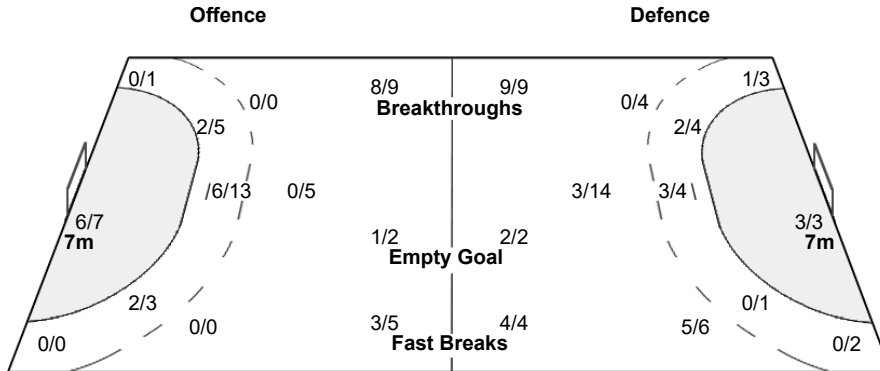

Match Team Statistics

Statistiques du match par équipe

Match 6

NOR 28 - 32 SWE
(17 - 15) (11 - 17)

Referees: MARIN LORENTE A / GARCIA I (ESP)

NOR - Norway

Shots Distribution

Players

Goals / Shots

4 KRISTIANSSEN V	6 AARDAHL M	7 SKOGRAND S	9 MOERK N	10 OFTEDAL SB	12 SOLBERG-OESTHASSEL	13 BRATTSET DALE K
1/1	1/3	0/1 0/1	1/1 1/1 0/1	2/3		0/1 0/1
2/2		2/2	2/2 1/1 2/2	2/2 3/4 0/1		0/1
1-Missed	1-Blocked	1-Missed		1-Blocked		2/2 1/1

14 BREISTOEL K	15 INGSTAD V	16 LUNDE K	20 JACOBSEN M	23 HERREM C	24 SOLBERG-ISAKSEN S	33 RUSHFELDT DEILA T
0/1				1/1		0/1 1/2
0/1	1/1 1/1		1/1			0/1

Team
Goals / Shots

1/2	1/2	2/4
2/5	1/5	2/5
6/6	5/6	8/10
2-Missed	2-Blocked	

Goalkeepers
Saves / Shots

1/8	1/3	2/8
2/3		4/5
0/4	2/8	2/7

12 SOLBERG-OESTHASSEL

		0/1

16 LUNDE K

1/8	1/3	2/8
2/3		4/5
0/4	2/7	2/6