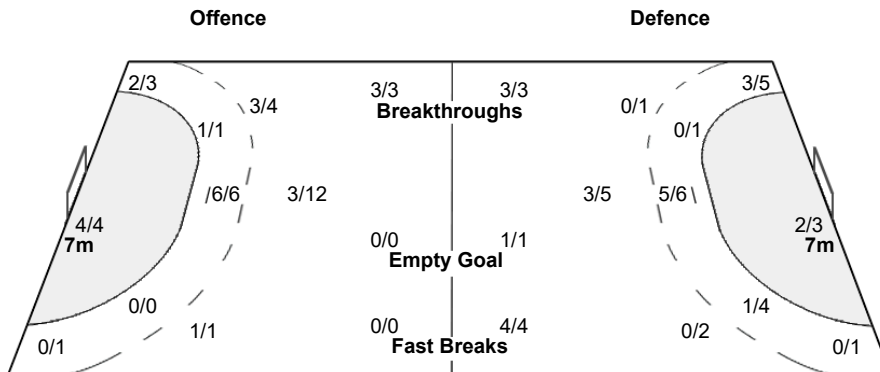

Match Team Statistics

Statistiques du match par équipe

Match 4

GER 22 - 23 KOR
(10 - 11) (12 - 12)

Referees: BELKHIRI Y / HAMIDI S (ALG)

KOR - Republic of Korea

Players
Goals / Shots

2 SONG J	7 SHIN E	11 RYU EH	12 JEONG J	16 PARK S	18 HAN M	19 KANG E
		2/2 1/1				
	0/1	1/1 0/1 0/1				1/1
		1/1 1/1				1/1

1-Missed 1-Post

23 WOO B	24 KANG K	26 KANG E	27 JEON J	29 KIM D	31 GIM B	33 SHIN J
1/1						
	1/1 0/1		1/1			
1/1 1/1	1/1 1/1 3/3		0/1 1/1	1/1 1/1		

1-Missed 1-Blocked 1-Missed 1-Post

1-Blocked

Team Goals / Shots

3/3	1/1	1/1
4/4	0/3	1/2
4/5	1/1	8/8

3-Missed 2-Post 2-Blocked

Goalkeepers Saves / Shots

0/5		0/1
0/2	3/4	1/4
0/3	1/2	1/7

12 JEONG J

0/1		

16 PARK S

0/5		0/1
0/1	2/2	1/3
0/3	1/2	1/7

Legend:

(C) Captain	% Efficiency	2Min 2-Minute Suspensions	6m 6-metre Shots	7m 7-metre Shots
9m 9-metre Shots	AS Assists	BC Blue Cards	BS Blocked Shots	BT Breakthroughs
D Direct Red Card	EG Empty Goal	FB Fast Breaks	G/S Goals/Shots	N/A Not Applicable
No. Uniform Number	RC Red Cards	S/S Saves/Shots	ST Steals	TF Technical Faults
TO Turnovers	TP Time Played	Wing Wing Shots	X Red Card After Third 2-Minute Suspension	
YC Yellow Cards