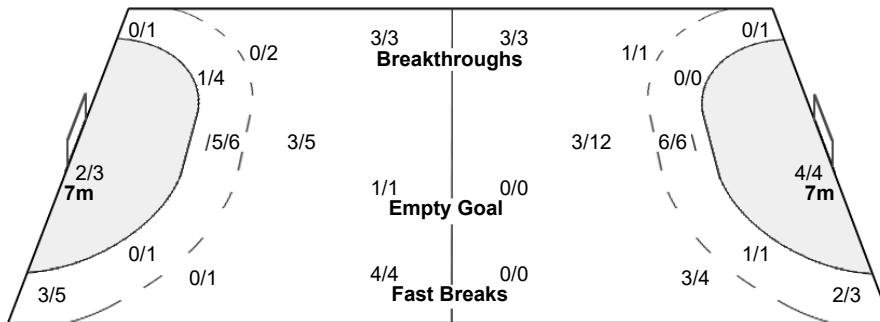

Match Team Statistics

Statistiques du match par équipe

Match 4

GER 22 - 23 KOR
(10 - 11) (12 - 12)

Referees: BELKHIRI Y / HAMIDI S (ALG)

GER - Germany

Shots Distribution

Players

Goals / Shots

4 GRIJSEELS A	7 SCHMELZER M	9 ANTL L	11 SMITS X	20 BOELK E	23 LOTT A	24 WACHTER S
1/1			1/1			
2/2	0/2	1/1				
	1/1		0/1	1/1	1/1	
1-Missed			1-Missed 1-Post	1-Missed	1-Post	
27 MAIDHOF J	29 DOELL A	30 BEHREND J	42 FILTER K	77 LEUCHTER V	93 BEHNKE J	95 STOCKSCHLAEDER JM
	1/1	1/1		1/1	1/1	
		1/2				
		3/4			1/1	
1-Missed		1-Missed		1-Missed		

Team
Goals / Shots

5/5	1/1
2/2	3/4
3/3	6/7
6-Missed	2-Post

Offence

Defence

Goalkeepers
Saves / Shots

0/3	0/1	0/1
0/4	3/3	1/2
1/5	0/1	0/8

24 WACHTER S

0/2	0/1	0/1
0/2	1/1	1/2
0/2		0/2

42 FILTER K

0/1		
0/2	2/2	
1/3	0/1	0/6