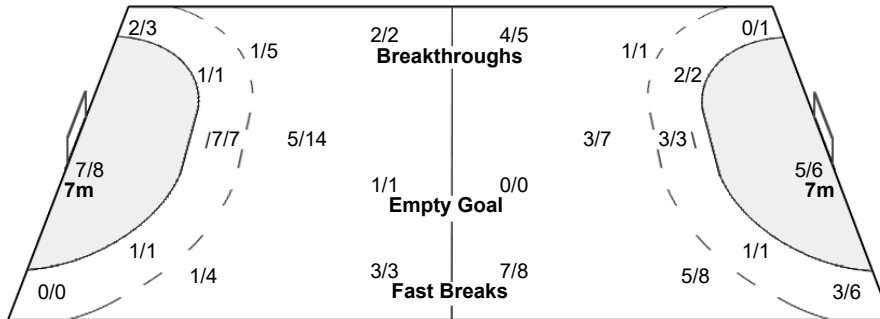

Match Team Statistics

Statistiques du match par équipe

Match 2

NED 34 - 31 ANG
(19 - 18) (15 - 13)

Referees: MERZ M / KUTTLER T (GER)

ANG - Angola

Shots Distribution

Players

Goals / Shots

1 ALBERTO M	2 NENGANGA V	5 MARIO L	6 MACHADO J	7 ROSARIO D	8 PAULO H	9 SANTOS N
	1/1		1/1		1/1	
	1/1			1/1		
	2/2				2/3	
					1/1	
						1/1
	3-Missed 1-Post 2-Blocked		1-Missed 1-Blocked		1-Post	
10 KASSOMA A	11 QUIZELETE M	13 FONSECA N	18 GABRIEL C	20 PASCOAL S	30 PAULO E	35 CARLOS A
2/2			1/1			
1/1						
		0/1		1/1		
						1/1
				0/1		
						1/2
						2/2
						1-Blocked

Team

Goals / Shots

5/5	2/2	1/1
1/2	2/2	5/6
3/5	2/3	10/13
4-Missed	2-Post	4-Blocked

Offence

Defence

Goalkeepers

Saves / Shots

1/3		0/2
2/7	1/4	0/2
2/13	0/2	4/11

1 ALBERTO M

		0/2
1/5	0/2	0/1
2/7	0/1	2/7

30 PAULO E

0/2		
1/2	1/2	0/1
0/6	0/1	2/4

Legend:		
(C)	Captain	% Efficiency
9m	9-metre Shots	AS Assists
D	Direct Red Card	EG Empty Goal
No.	Uniform Number	RC Red Cards
TO	Turnovers	TP Time Played
YC	Yellow Cards	2Min 2-Minute Suspensions
		BC Blue Cards
		FB Fast Breaks
		S/S Saves/Shots
		Wing Wing Shots
		6m 6-metre Shots
		BS Blocked Shots
		G/S Goals/Shots
		ST Steals
		X Red Card After Third 2-Minute Suspension
		7m 7-metre Shots
		BT Breakthroughs
		N/A Not Applicable
		TF Technical Faults