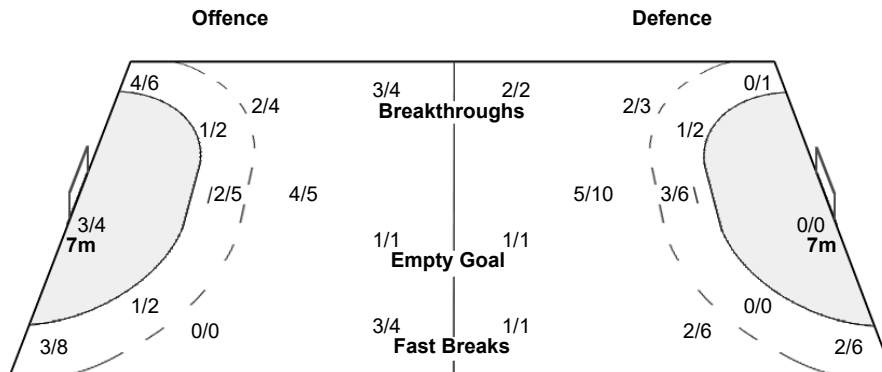

Match Team Statistics

Statistiques du match par équipe

Match 1

SLO 19 - 27 DEN
(11 - 14) (8 - 13)

Referees: BRUNNER A / SALAH M (SUI)

DEN - Denmark

Players
Goals / Shots

Shots Distribution

1 TOFT S	5 AABERG IVERSEN S	6 ELVER H	8 HANSEN AM	10 HEINDAHL K	11 HAUGSTED L	16 REINHARDT A
		0/1	1/1		1/1	
		1/1	2/2		1/1	
	1-Post		1-Post			

18 TRANBORG M	23 JOERGENSEN K	25 OESTERGAARD T	27 VINTER BURGAARD L	32 HOEJLUND M	33 FRIIS E	34 IVERSEN R
		1/1	0/1	1/1 1/1	1/1 2/2	0/1
0/1	0/3	1/1 0/1	1/1		0/1 1/2	
1-Post	2/2 1/1 1/1	1/1 2/2	1-Post 0/1	1-Post 1/1 1/1	0/1 1/1	1/1

Team Goals / Shots

3/5	2/2	3/4
2/3	0/1	2/7
5/6	3/4	7/8

5-Post

Goalkeepers Saves / Shots

1/3	4/5
0/1	2/4 2/4
2/3	0/1 2/11

1 TOFT S

		0/2

16 REINHARDT A

1/3	4/5
0/1	2/4 2/4
2/3	0/1 2/9

Legend:

(C) Captain	% Efficiency	2Min 2-Minute Suspensions	6m 6-metre Shots	7m 7-metre Shots
9m 9-metre Shots	AS Assists	BC Blue Cards	BS Blocked Shots	BT Breakthroughs
D Direct Red Card	EG Empty Goal	FB Fast Breaks	G/S Goals/Shots	N/A Not Applicable
No. Uniform Number	RC Red Cards	S/S Saves/Shots	ST Steals	TF Technical Faults
TO Turnovers	TP Time Played	Wing Wing Shots	X Red Card After Third 2-Minute Suspension	
YC Yellow Cards