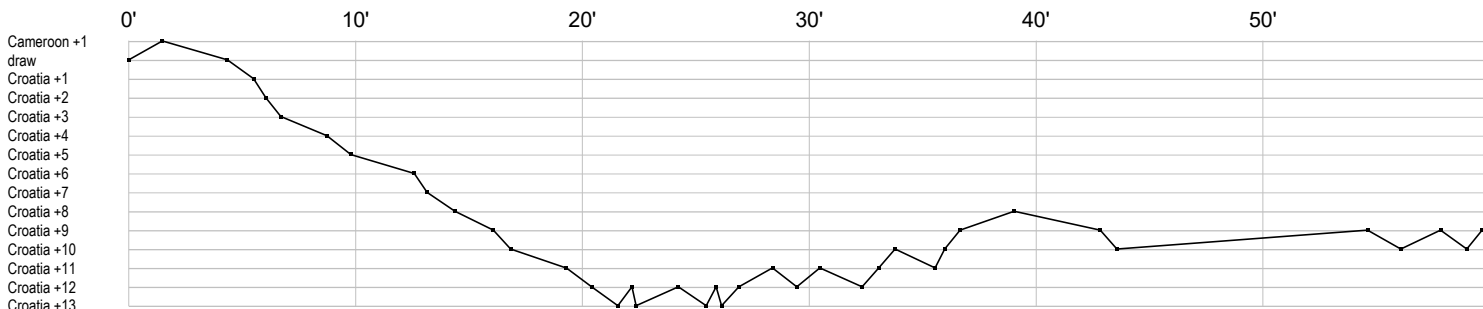

26th IHF Women's World Championship

Denmark • Norway • Sweden

Main Round I, 2. round

Match Team Statistics

Match No. 75

Croatia 24 - 15 Cameroon

(18 - 6) (6 - 9)

9.12.2023. 18:00

Attendance: 6165

Scandinaviuim

Referees: Bonok Koo (KOR) / Seok Lee (KOR)

Croatia

1 Bešen L	r	s a s s s	sss r r r r r	r r r r	r r	r	s s s s	ts	s	r	r r
3 Posavec P		g		f	c		a	f			e
6 Šenvald S			g g g								
8 Posavec S			p a c t g	p	e p		gb	p		t	
9 Mičijević Ć	f a	aba f a g	f g fa	f							
10 Milosavljević	e f	gg	p	ei a							
14 Kalaus L				t t p 2	t					t f t t	
15 Kalaus Zulj D			ba a	f		f	g		p		p
17 Ježić K	g b	f g									
25 Burić L	g		g	g	f f	t					
26 Brkic M			f g a			e f c	f		i	g	
38 Barišić T		a	t		px g t	f	a			g	fe
43 Birtić K					ig	a2c	f	t			
77 Blažević V	e	f	a				f				
88 Prkačin K			a		b		f x f	f			t
91 Pijević T											

Cameroon

1 Mben		sr	rr r r r	rr sr	r s r r r r	s r r s	r s				
2 Nnomo S			t f	e		f	p e f			a t	
3 Attisso B					g	a					
4 Feudji	g	t t			f	g t					
5 Mbouchou			f				f				
6 Touba Byolo						c					
7 Ateba Engadi	a	t f t	f	f	g g	g g	ei g g	f f	f t f	b fg	
8 Kongnyuy S											
9 Voulania C									t f b	b	
11 Nyamsi					t	t g	t				
12 Haoua I			p	2c					t		
15 Ebanga	t t	f f	f			g 2	fi	x	t t	f	p g2 g c
17 Nchouapougn	c			f f f	fff		t e	gb f x a c	b		t c f
22 Balana M	s						r s r	s	ssr r s s s		r sr

In game	g Goal scored	f Missed shot	a Assist	t Technical faults	b Steal
2 2min suspension	e Earned 7m	c Committed 7m	y Yellow card	r Red Card	k Blue card
i Earned 2min.	x Block	4 4min suspension	p Pass for clear chance	s Saved shot	r Received goal