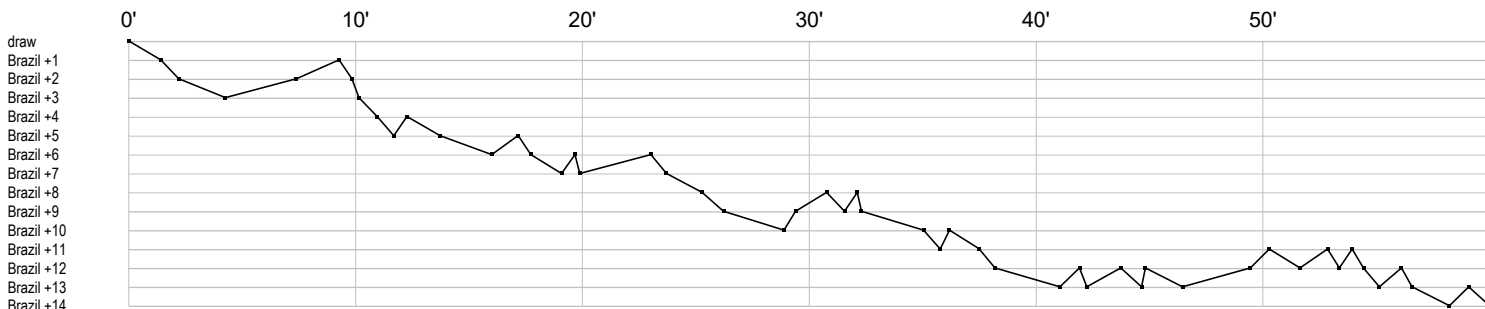

26th IHF Women's World Championship

Denmark • Norway • Sweden

Main Round IV, 2. round

Match Team Statistics

Match No. 65

Brazil 33 - 19 Argentina

(16 - 7) (17 - 12)

8.12.2023. 15:30

Attendance: 417

Arena Nord

Referees: Georgi Doychinov (BUL) / Yulian Goretsov (BUL)

Brazil

1	Gonçalves	s	r	r	a	r	s	r	r	t	s	r	s	r	s	r	r	s	r	s	s	r	r	sr	ss	sr	r	r	r	r	r
2	Almeida De		p	t	p	ga	g		f	g	a	p	a				g	f	p	g											
7	Morena Lima	g	bt		c	a	c2						x	2								f		g							
9	Rodrigues		a	g	t	p			f																						
11	Paulino De									g			t	g				c													
12	Arenhart B																														
20	Fais Munhoz	t	f	g	g				g	f												b	c2								
21	Cardoso De												a	f		g	g	g	g	f											
23	Guarheiro G	g	e	f					g	2					f	e	t	a													
29	Gomes Da																												g	g	
30	Clausson												p									f	f	f	g						
36	Santos								b													x							g		
42	Rosa Lopes											t			x		bg					a	b	t							
49	Matieli								g	gb					a	g		g	a			e			f	f	i				
77	De Abreu																														
88	Costa M			f																										a	e

Argentina

1	Carratu M	r	r	r	s	s	r	r	r	s	r	sr	r	r	r																
2	Rivadeneira S																														
3	Romero M																														
5	Pizzo M																														
6	Garcia G																														
7	Campigli R																														
12	Rosalez F																														
13	Gavilan G																														
17	Cavo M																														
18	Brodsky V																														
19	Learreta V																														
21	Gandulfo M																														
22	Karsten E																														
24	Bono C																														
25	Casasola M																														
26	Dalle Croce L																														

In game	g	Goal scored	f	Missed shot	a	Assist	t	Technical faults	b	Steal
2	e	Earned 7m	c	Committed 7m	y	Yellow card	r	Red Card	k	Blue card
i	x	Earned 2min.	4	4min suspension	p	Pass for clear chance	s	Saved shot	r	Received goal