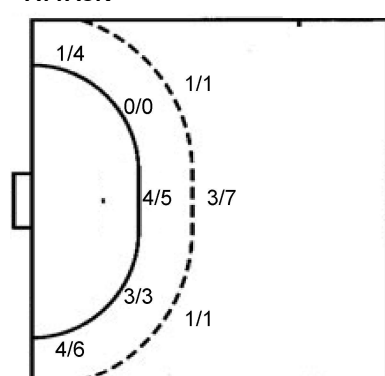

ATTACK

7m penalties 4/4
Fastbreak 2/2
Breakthrough 9/16
Long dist. 0/1

DEFENSE

7m penalties 3/4
Fastbreak 0/1
Breakthrough 6/10
Long dist. 0/1

Shooting statistics

Position	Goals	Sav.	Miss.	Post	Blk.	Total	%
Back (9m)	5	2	1	1	0	9	56
Line (6m)	7	0	0	1	0	8	88
Wing	5	3	1	1	0	10	50
7m penalties	4	0	0	0	0	4	100
Fastbreak	2	0	0	0	0	2	100
Breakthrough	9	7	0	0	0	16	56
Total	32	12	2	3	0	49	65