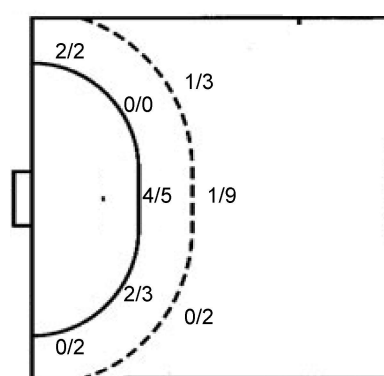

1 M. Carratu

1/2		0/1
		1/1
2/6	0/2	0/4

12 F. Rosalez

0/2		
2/3		1/2
2/12	0/2	3/8

TOTAL

1/4		0/1
2/3		2/3
4/18	0/4	3/12

Shots by position

ATTACK