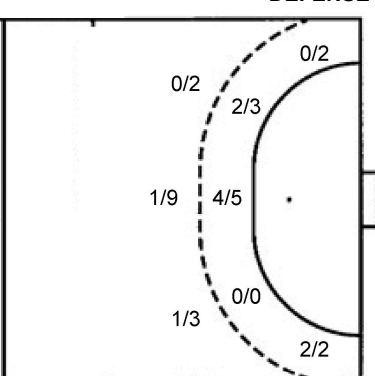

ATTACK

7m penalties 4/4
Fastbreak 2/2
Breakthrough 9/16
Long dist. 0/1

DEFENSE

7m penalties 3/4
Fastbreak 0/1
Breakthrough 6/10
Long dist. 0/1

Shooting statistics

Position	Goals	Sav.	Miss.	Post	Blk.	Total	%
Back (9m)	5	2	1	1	0	9	56
Line (6m)	7	0	0	1	0	8	88
Wing	5	3	1	1	0	10	50
7m penalties	4	0	0	0	0	4	100
Fastbreak	2	0	0	0	0	2	100
Breakthrough	9	7	0	0	0	16	56
Total	32	12	2	3	0	49	65