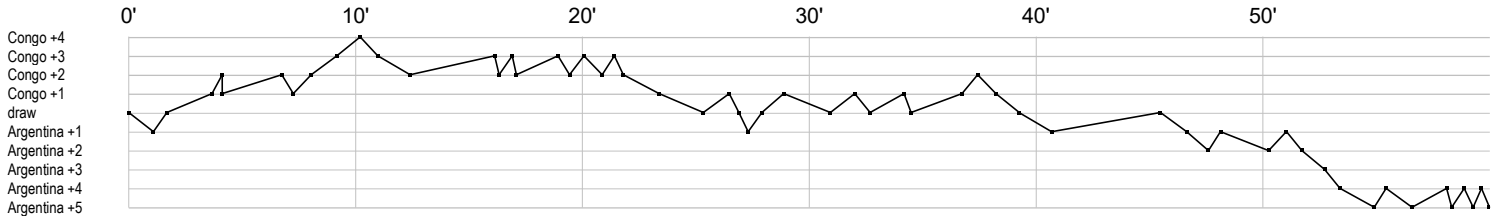

26th IHF Women's World Championship

Denmark • Norway • Sweden

Group H, 3. round

Match Team Statistics

Match No. 39

Argentina 31 - 26 Congo

(14 - 15) (17 - 11)

4.12.2023. 18:00

Attendance: 507

Arena Nord

Referees: Novica Mitrovic (MNE) / Miljan Vesovic (MNE)

Argentina

1 Carratu M	r srr r r r r	r r s r sr r s s r r r s	r r r s	2			
2 Rivadeneira S							
3 Romero M							
5 Pizzo M	g p c g f	x	f c g c	x 2c	g g	a g	
6 Garcia G				b g	t		
7 Campigli R	t						g
9 Mendoza L		ia fab t gi a					
12 Rosalez F				r		r s s r	r r r r r
13 Gavilan G	t	g	g	x		p	
17 Cavo M	f g f ei c2		g g g t		f t	a f	a g p p a g
18 Brodsky V							
21 Gandulfo M							ba
22 Karsten E		f t	pg	t t g		g	g f
24 Bono C				ei a		f g	it g f ei f
25 Casasola M	e t	ei	t g		g f g	g af e	f e e a g g g f
26 Dalle Crode L							

Congo

1 Kodia R	r r s r	r r r r r r r r		r r r t r r	r r r r		
2 Olikaka J							
5 Rutil K	a	f a f c	p t	t	t b f c ac g		
6 Divoko	c gg	f					
7 Nguekwian	a	2c			c ei 2c		
10 Hendo M							
11 Mongo					g f		
13 Zoubabela G			f				
15 Domingos E		f				g	
20 Ntessi A		s	r	ss r r r		f sr r r	
23 Ngombebe B		g f a2	b f	g f f	2	t f	
45 Nkou J	e	g				f t g	
61 Saraiva R	g t t	t	t g	2		e x t	
66 Mambou S					t		g
78 Diagouraga F	a g	ei g 2	g f g	g g f g f f	f g p	t f	
99 Jappont K	a b f	gc2	f	g g t	e g t bg t		g

In game	g Goal scored	f Missed shot	a Assist	t Technical faults	b Steal
2 2min suspension	e Earned 7m	c Committed 7m	y Yellow card	r Red Card	k Blue card
i Earned 2min.	x Block	4 4min suspension	p Pass for clear chance	s Saved shot	r Received goal