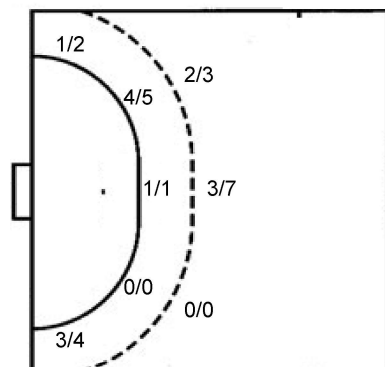

TOTAL

0/3		0/10
0/1		4/9
2/5	2/3	1/4

Shots by position

ATTACK

7m penalties 6/8
Fastbreak 3/4
Breakthrough 8/13
Long dist. 0/0

DEFENSE

7m penalties 5/5
Fastbreak 4/4
Breakthrough 8/11
Long dist. 0/0

Shooting statistics