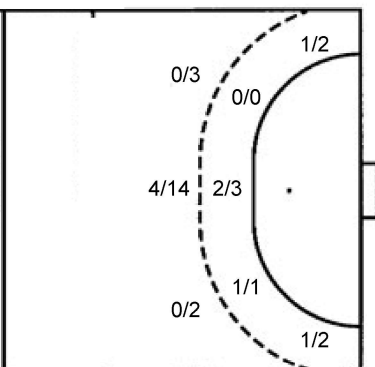

TOTAL

0/3		0/10
0/1		4/9
2/5	2/3	1/4

Shots by position

ATTACK

7m penalties 6/8
Fastbreak 3/4
Breakthrough 8/13
Long dist. 0/0

DEFENSE

7m penalties 5/5
Fastbreak 4/4
Breakthrough 8/11
Long dist. 0/0

Shooting statistics