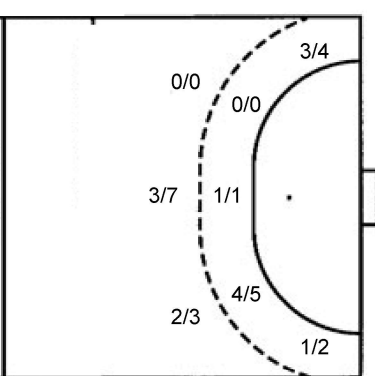

DEFENSE

7m penalties 6/8
Fastbreak 3/4
Breakthrough 8/13
Long dist. 0/0

Shooting statistics

Position	Goals	Sav.	Miss.	Post	Blk.	Total	%
Back (9m)	4	5	4	3	3	19	21
Line (6m)	3	0	0	0	1	4	75
Wing	2	2	0	0	0	4	50
7m penalties	5	0	0	0	0	5	100
Fastbreak	4	0	0	0	0	4	100
Breakthrough	8	2	1	0	0	11	73
Total	26	9	5	3	4	47	55

Jersey number Tot. Total shooting 6m 6m (line) shooting 9m 9m shooting Wng Wing shooting FB Fastbreak sh. 7m 7m penalty sh.
Brk. Breakthrough sh. LD Long distance sh. As. Assists PC Pass clear chance E7 Earned 7m pen. TF Technical faults St. Steals
2m 2m punishments C7. Committed 7m E2 Earned 2m pun. YC. Yellow cards R/B Red/Blue cards Blk. Blocks S Starting Line-up

Handball statistics and livescore by Toma-soft ltd (www.toma-soft.hr)