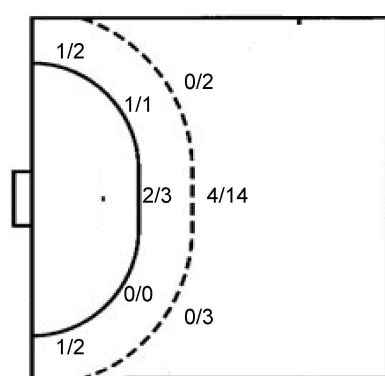

1/4	0/2	0/2
		0/1
0/4	0/4	0/6

20 A. Ntessi

1/3	0/1	
		1/1
1/4		1/3

TOTAL

2/7	0/3	0/2
		1/2
1/8	0/4	1/9

Shots by position

ATTACK

7m penalties 5/5
Fastbreak 4/4
Breakthrough 8/11
Long dist. 0/0