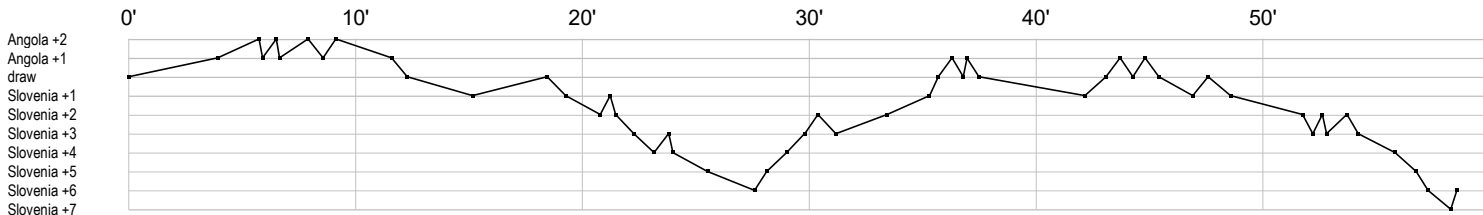

26th IHF Women's World Championship

Denmark • Norway • Sweden

Group D, 2. round

Match Team Statistics

Match No. 27

Slovenia 30 - 24 Angola

(14 - 11) (16 - 13)

2.12.2023. 15:30

Attendance: 816

DNB Arena

Referees: Mariana Garcia (ARG) / Maria Ines Paolantoni (ARG)