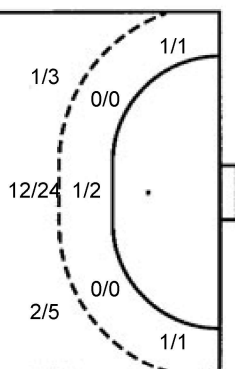

2/4	1/1	0/2
0/1		0/1
1/3	1/1	1/8

21 A. Pandžić

0/1	0/2	1/3
	3/4	1/1
1/1	1/1	1/3

TOTAL

2/5	1/3	1/5
0/1	3/4	1/2
2/4	2/2	2/11

Shots by position

ATTACK

7m penalties 4/4
Fastbreak 2/3
Breakthrough 7/11
Long dist. 3/3

DEFENSE

7m penalties 2/3
Fastbreak 2/2
Breakthrough 2/6
Long dist. 0/0

Shooting statistics

Position	Goals	Sav.	Miss.	Post	Blk.	Total	%
Back (9m)	4	0	0	2	3	9	44
Line (6m)	5	0	0	0	0	5	100
Wing	5	3	1	2	0	11	45
7m penalties	4	0	0	0	0	4	100
Fastbreak	2	0	1	0	0	3	67
Breakthrough	7	3	1	0	0	11	64
Total	27	6	3	4	3	43	63