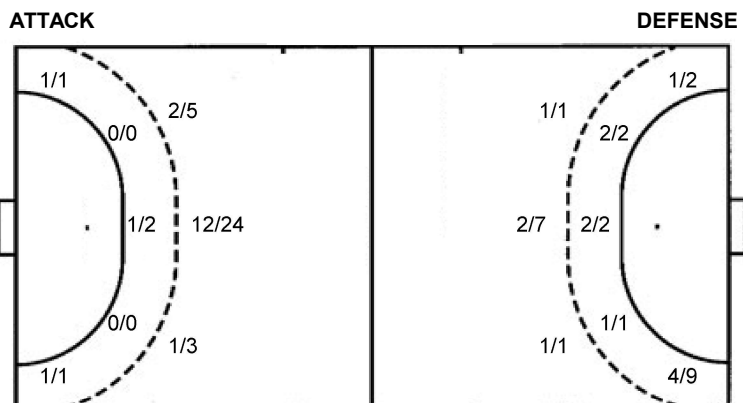

Shots by position

7m penalties 2/3
Fastbreak 2/2
Breakthrough 2/6
Long dist. 0/0

7m penalties 4/4
Fastbreak 2/3
Breakthrough 7/11
Long dist. 3/3

Shooting statistics

Position	Goals	Sav.	Miss.	Post	Blk.	Total	%
Back (9m)	15	9	4	2	2	32	47
Line (6m)	1	1	0	0	0	2	50
Wing	2	0	0	0	0	2	100
7m penalties	2	1	0	0	0	3	67
Fastbreak	2	0	0	0	0	2	100
Breakthrough	2	3	1	0	0	6	33
Total	24	14	5	2	2	47	51