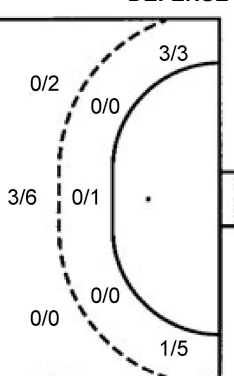

Saves distribution goalkeepers

16 B. Böde-Bíró

2/2		0/2
1/1	5/5	0/1
1/6		0/3

31 Z. Szemerey

TOTAL

2/2		0/2
1/1	5/5	0/1
1/6		0/3

Shots by position

ATTACK

7m penalties 5/5
Fastbreak 11/15
Breakthrough 2/6
Long dist. 0/0

DEFENSE

7m penalties 3/4
Fastbreak 1/1
Breakthrough 1/4
Long dist. 0/0

Shooting statistics

Position	Goals	Sav.	Miss.	Post	Blk.	Total	%
Back (9m)	7	1	2	1	1	12	58
Line (6m)	5	0	0	1	0	6	83
Wing	5	2	0	0	0	7	71
7m penalties	5	0	0	0	0	5	100
Fastbreak	11	3	1	0	0	15	73
Breakthrough	2	4	0	0	0	6	33
Total	35	10	3	2	1	51	69