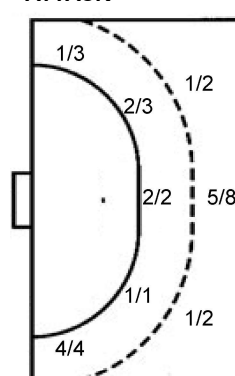

Saves distribution goalkeepers

16 B. Böde-Bíró

2/2		0/2
1/1	5/5	0/1
1/6		0/3

31 Z. Szemerey

TOTAL

2/2		0/2
1/1	5/5	0/1
1/6		0/3

Shots by position

ATTACK