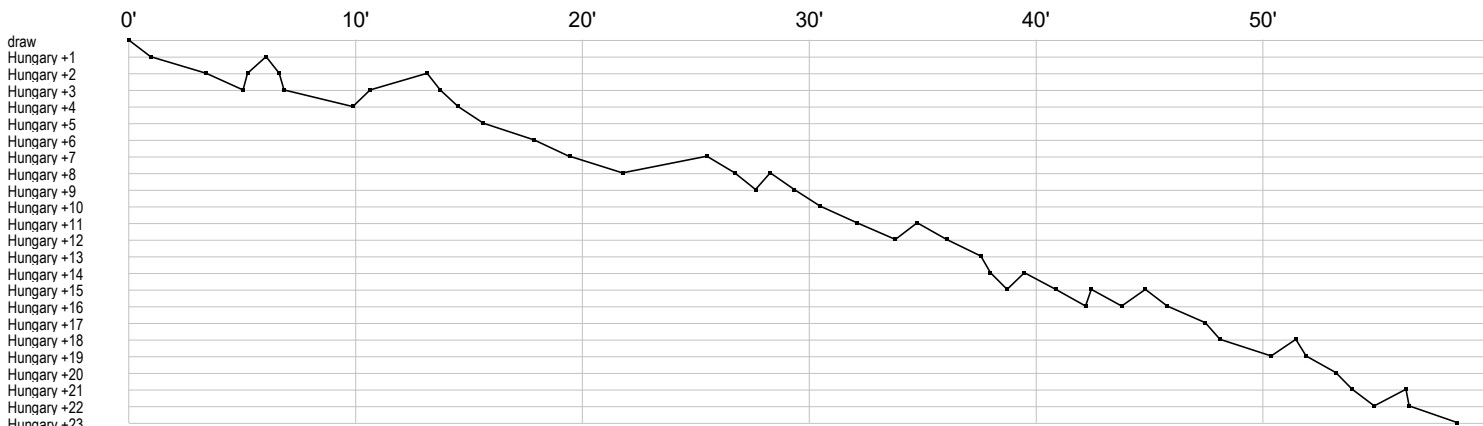

26th IHF Women's World Championship

Denmark • Norway • Sweden

Group B, 1. round

Match Team Statistics

Match No. 6

Hungary 35 - 12 Paraguay

(15 - 6) (20 - 6)

30.11.2023. 20:30

Attendance: 398

Helsingborg Arena

Referees: Bruna Correa (BRA) / Renata Correa (BRA)

Hungary

4 Füzi-Tóvizi P									a a		f								
6 Szöllösi-Schat	t g	g		g g		bf	e												
15 Debreczeni-Kli					f	a		a		t									
16 Bóde-Biró B	s	s r r	s	s	r	r sa		r	sr	sr s	sr	r	tr		r	a	a	r	s
19 Márton G								e		g		a	g	g	pe				
24 Töpfner A								f f c g				g g	f		g				
28 Papp N	t	g t	y							e e c g	c	g	t						
31 Szemerey Z																			
32 Pásztor N	g	p	a							a				x a					
38 Vámos P	g		g	t	t f	g				a	a	a							
42 Klujber K					t	abf a f	pbp	f	bg	g	g	g							g
52 Juhász G								t	g					f a	g	g	g		
58 Bordás R									t										
59 Kuczora C	a		a		a	f	g			f	gg								
66 Györi-Lukács	f				g														
77 Simon P												t		bg	g g	c			

Paraguay

2 Acuna Insfran				t g				t fg	g			t g t							
3 Miskinich					t			g rc											
4 Insfran Mora	t t f a	f p	g	a				or											
6 Mendoza	g	f																	
7 Dos Santos																			
8 Vergara									f			tt							2c
11 Leiva Morlas	p	g	a						f		t								
12 Ocampos	r	r s r	rr	r	s	r r r	r	ssr	s r	ss	tr r	r							
14 Fernandez	f		f					fc		f	t								
15 Bobadilla			t t t t	t				t t		t p e	t	t		t		t		f	
18 Lugo Lara M									p	c e	t			x					
20 Cristaldo Vera					t	t						t a	t	t		t			
24 Portillo Mieres				t			g	t				g	g	f		eg			
25 Machuca									r	r r s r	rrr	r r r	r r r	ts	r r r r r	s r	r		
28 Samaniego						e	f												

In game	g Goal scored	f Missed shot	a Assist	t Technical faults	b Steal
2 2min suspension	e Earned 7m	c Committed 7m	y Yellow card	r Red Card	k Blue card
i Earned 2min.	x Block	4 4min suspension	p Pass for clear chance	s Saved shot	r Received goal