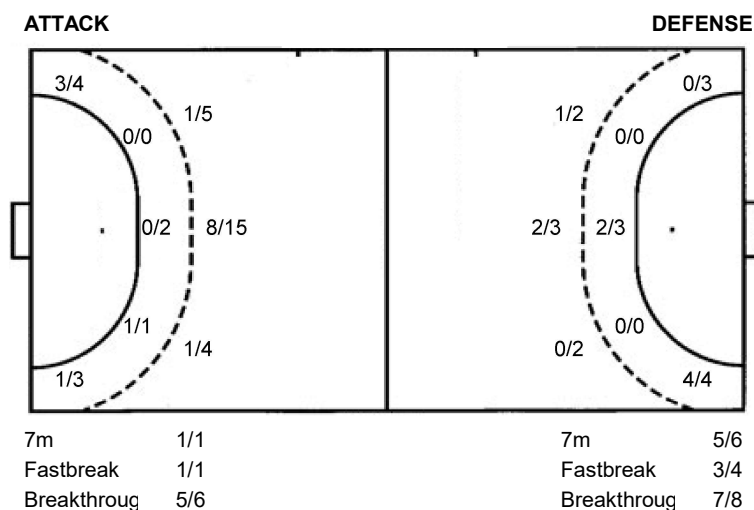

21 R. Dos Santos

1/1		
	0/1	
1/5		0/2

27 J. Oliveira

0/1		1/4
0/2	1/1	0/4
0/4	0/2	2/3

TOTAL

1/2		1/4
0/2	1/2	0/4
1/9	0/2	2/5

Shots by position

#	Jersey	Tot.	Goals/Attempts	6m	Shooting 6m	9m	Shooting 9m	Wng.	Shooting wing	FB	Fastbreak	7m	7m penalties
Brk	Breakthrough	LD	Long distance	As.	Assists	PC	Pass clear chance	E7	Earned 7m	Tr.	Turnovers	St.	Steals
2m	2m suspensions	C7	Committed 7m	E2	Earned 2m sus.	YC	Yellow cards	RC	Red card	BC	Blue card	Bk.	Blocked shots