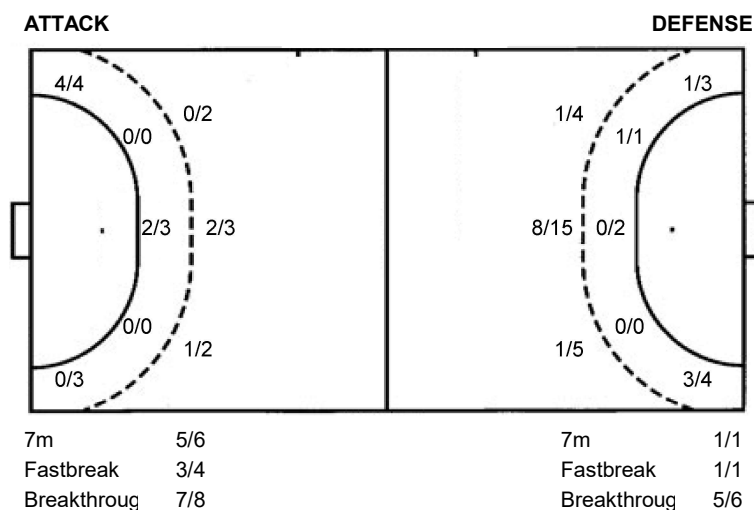

TOTAL

1/2		3/4
2/2	1/2	4/4
8/9	2/2	3/5

4 miss. 1 block

Shot distribution goalkeepers

1 M. Mena	16 C. Gerez	TOTAL
0/1	0/2	0/3
	1/1	1/1
2/5		2/5
0/2	0/1	0/2
2/3	0/1	2/4
2/4		2/5
0/2		0/2
0/1		0/1
1/7		1/7

Shots by position