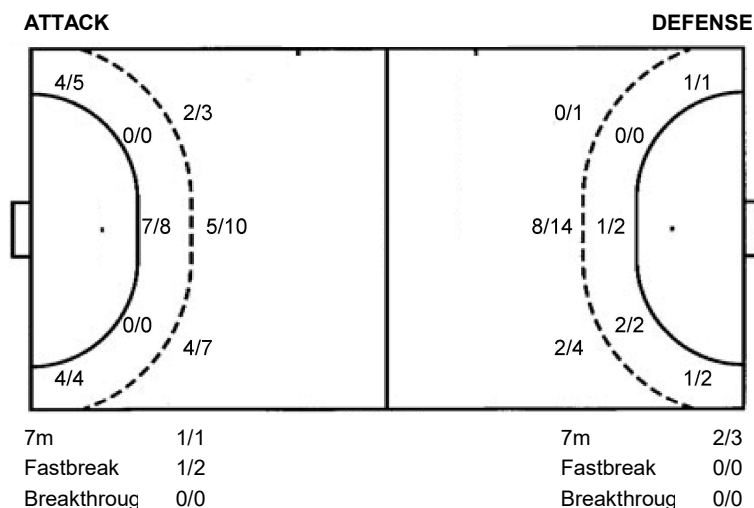

2/2	2/2	5/5
5/8	1/3	8/9
	1/1	2/2

1 post 5 miss. 2/2 lob

Shot distribution goalkeepers

78 L. Medeiros de Oliveira

	0/1	
		0/1
		1/2

87 L. Lins Cabral

0/1	0/1	0/2
1/5	3/4	1/2
1/1	0/2	0/2

TOTAL

0/1	0/2	0/2
1/5	3/4	1/3
1/1	0/2	1/4

Shots by position

#	Jersey	Tot.	Goals/Attempts	6m	Shooting 6m	9m	Shooting 9m	Wng.	Shooting wing	FB	Fastbreak	7m	7m penalties
Brk	Breakthrough	LD	Long distance	As.	Assists	PC	Pass clear chance	E7	Earned 7m	Tr.	Turnovers	St.	Steals
2m	2m suspensions	C7	Committed 7m	E2	Earned 2m sus.	YC	Yellow cards	RC	Red card	BC	Blue card	Blk.	Blocked shots