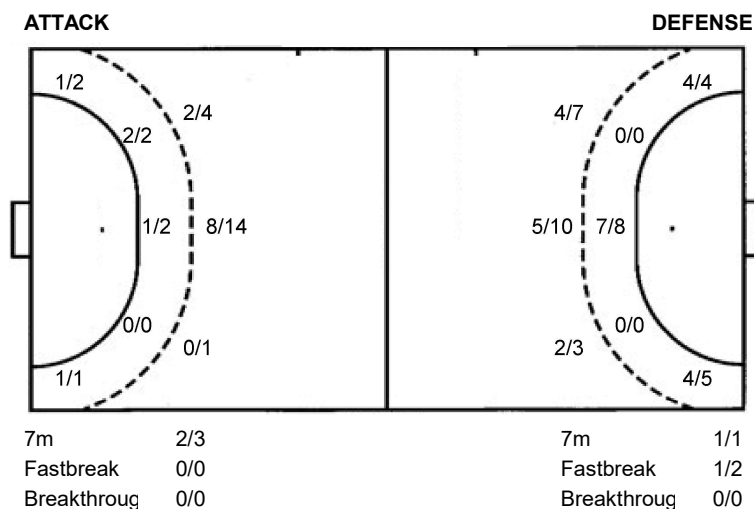

30 D. Albino

1/1		

52 C. Soria

TOTAL

1/1	2/2	2/2
4/5	2/5	2/3
0/1	2/2	3/4

2 post 3 miss. 1 block 1/1 lob

Shot distribution goalkeepers

16 E. Alonso

0/2	0/2	0/5
3/8	2/3	1/9
	0/1	0/2

TOTAL

0/2	0/2	0/5
3/8	2/3	1/9
	0/1	0/2

Shots by position

#	Jersey	Tot.	Goals/Attempts	6m	Shooting 6m	9m	Shooting 9m	Wng.	Shooting wing	FB	Fastbreak	7m	7m penalties
Brk	Breakthrough	LD	Long distance	As.	Assists	PC	Pass clear chance	E7	Earned 7m	Tr.	Turnovers	St.	Steals
2m	2m suspensions	C7	Committed 7m	E2	Earned 2m sus.	YC	Yellow cards	RC	Red card	BC	Blue card	Blk.	Blocked shots