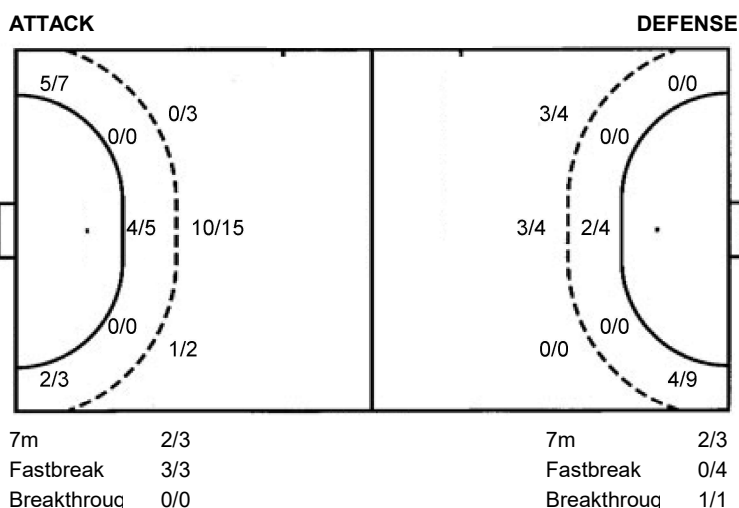

	1/1	2/2
1/1	2/2	1/4
1/6		1/4

27 J. Oliveira

1/2	1/1	
1/1		1/1
		0/3

TOTAL

1/2	2/2	2/2
2/2	2/2	2/5
1/6		1/7

Shots by position

#	Jersey	Tot.	Goals/Attempts	6m	Shooting 6m	9m	Shooting 9m	Wng.	Shooting wing	FB	Fastbreak	7m	7m penalties
Brk	Breakthrough	LD	Long distance	As.	Assists	PC	Pass clear chance	E7	Earned 7m	Tr.	Turnovers	St.	Steals
2m	2m suspensions	C7	Committed 7m	E2	Earned 2m sus.	YC	Yellow cards	RC	Red card	BC	Blue card	Blk.	Blocked shots