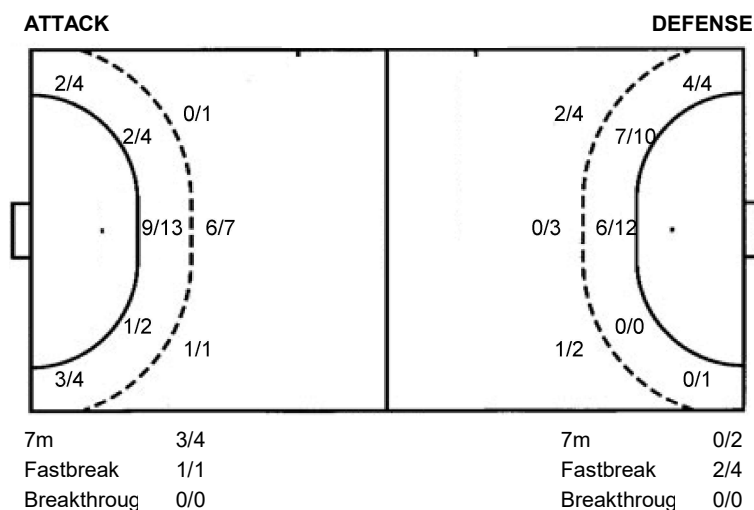

TOTAL

6/6	4/5	2/4
6/6	2/4	2/2
1/1	3/5	2/2

2 post 4 miss.

Shot distribution goalkeepers

1 M. Mena	16 C. Gerez	TOTAL
0/1	2/4	2/5
0/2	3/3	3/5
0/3	2/2	2/5
	0/1	0/3
	2/4	2/4
	2/3	4/7
	2/5	2/5
	0/1	1/4
	2/5	2/5

Shots by position

#	Jersey	Tot.	Goals/Attempts	6m	Shooting 6m	9m	Shooting 9m	Wng.	Shooting wing	FB	Fastbreak	7m	7m penalties
Brk	Breakthrough	LD	Long distance	As.	Assists	PC	Pass clear chance	E7	Earned 7m	Tr.	Turnovers	St.	Steals
2m	2m suspensions	C7	Committed 7m	E2	Earned 2m sus.	YC	Yellow cards	RC	Red card	BC	Blue card	Blk.	Blocked shots