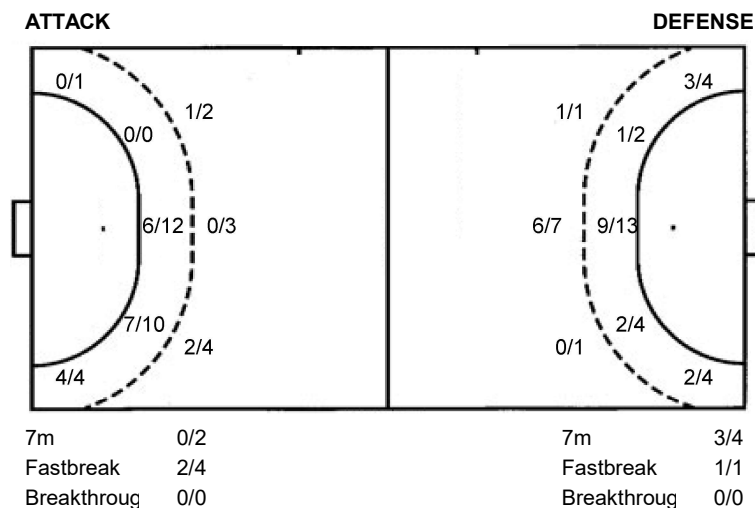

TOTAL

3/5		3/3
2/5	2/4	3/7
3/5	3/4	3/5

1 post 3 miss.

Shot distribution goalkeepers

1 E. Moyano	5 I. Olmos	12 V. Guerrico	TOTAL
	1/1	0/6	0/6
0/1		0/4	1/5
		2/4	2/4
1/1	0/1	0/5	0/6
		2/3	2/4
		0/2	0/2
	0/1	0/1	0/1
		1/4	2/5
		0/1	0/2

Shots by position

#	Jersey	Tot.	Goals/Attempts	6m	Shooting 6m	9m	Shooting 9m	Wng.	Shooting wing	FB	Fastbreak	7m	7m penalties
Brk	Breakthrough	LD	Long distance	As.	Assists	PC	Pass clear chance	E7	Earned 7m	Tr.	Turnovers	St.	Steals
2m	2m suspensions	C7	Committed 7m	E2	Earned 2m sus.	YC	Yellow cards	RC	Red card	BC	Blue card	Blk.	Blocked shots