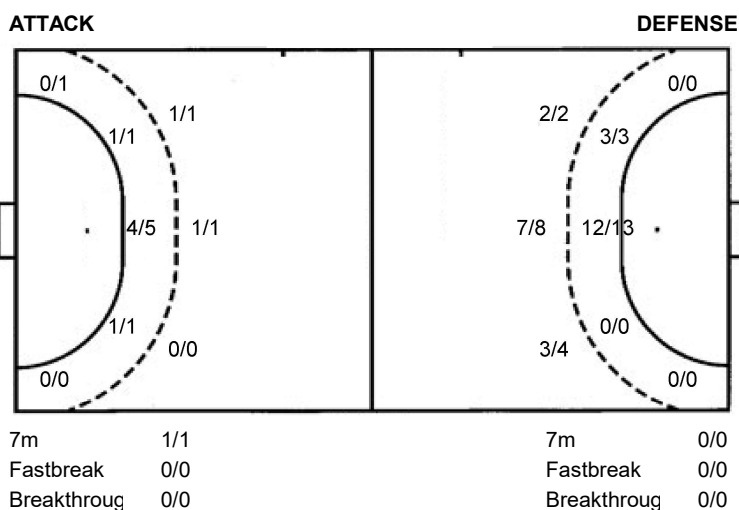

TOTAL

	2/2	
2/2		3/3
		1/1

2 block 1/1 lob

Shot distribution goalkeepers

1 A. Lezcano

0/5	0/1	0/3
0/1	0/2	0/1

13 J. Avalos

0/1		0/4
0/5		0/3
	0/2	

TOTAL

0/1		0/4
0/10	0/1	0/6
0/1	0/4	0/1

Shots by position

#	Jersey	Tot.	Goals/Attempts	6m	Shooting 6m	9m	Shooting 9m	Wng.	Shooting wing	FB	Fastbreak	7m	7m penalties
Brk	Breakthrough	LD	Long distance	As.	Assists	PC	Pass clear chance	E7	Earned 7m	Tr.	Turnovers	St.	Steals
2m	2m suspensions	C7	Committed 7m	E2	Earned 2m sus.	YC	Yellow cards	RC	Red card	BC	Blue card	Blk.	Blocked shots