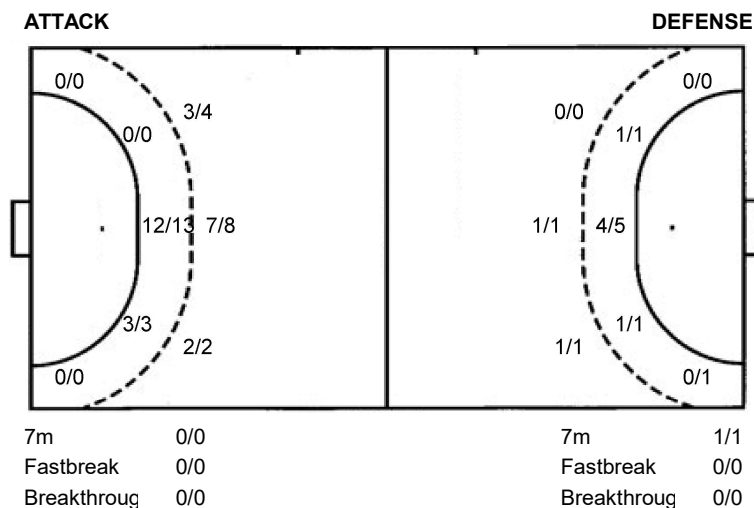

78 L. Medeiros de Oliveira

	0/1	
0/1		0/2
		0/1

87 L. Lins Cabral

	0/1	
0/1		0/1

TOTAL

	0/2	
0/2		0/3
		0/1

Shots by position

#	Jersey	Tot.	Goals/Attempts	6m	Shooting 6m	9m	Shooting 9m	Wng.	Shooting wing	FB	Fastbreak	7m	7m penalties
Brk	Breakthrough	LD	Long distance	As.	Assists	PC	Pass clear chance	E7	Earned 7m	Tr.	Turnovers	St.	Steals
2m	2m suspensions	C7	Committed 7m	E2	Earned 2m sus.	YC	Yellow cards	RC	Red card	BC	Blue card	Blk.	Blocked shots