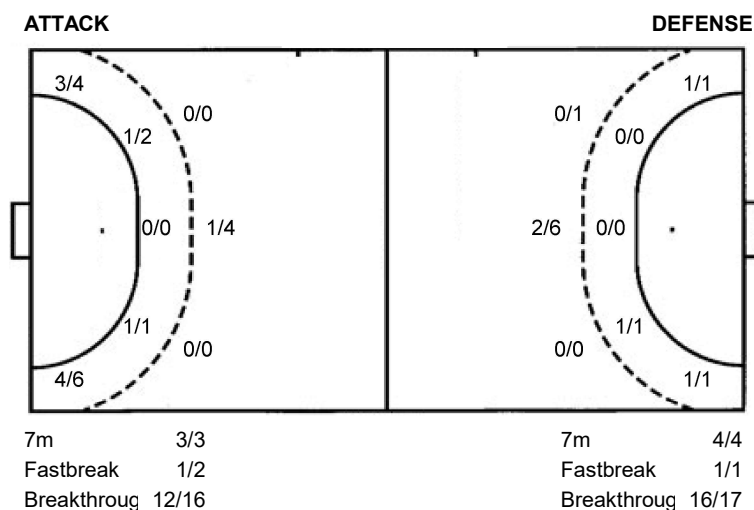

Shots by position

#	Jersey	Tot.	Goals/Attempts	6m	Shooting 6m	9m	Shooting 9m	Wng.	Shooting wing	FB	Fastbreak	7m	7m penalties
Brk	Breakthrough	LD	Long distance	As.	Assists	PC	Pass clear chance	E7	Earned 7m	Tr.	Turnovers	St.	Steals
2m	2m suspensions	C7	Committed 7m	E2	Earned 2m sus.	YC	Yellow cards	RC	Red card	BC	Blue card	Blk.	Blocked shots