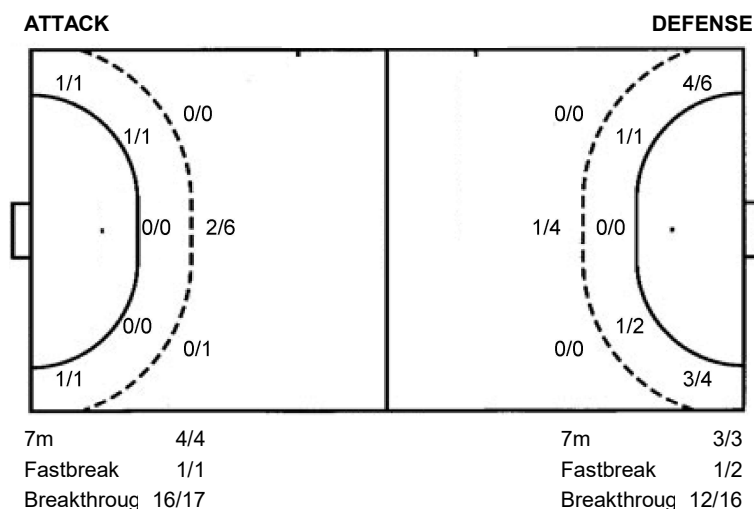

0/2	1/2	0/7
2/8	1/7	3/6
		0/1

Shots by position

#	Jersey	Tot.	Goals/Attempts	6m	Shooting 6m	9m	Shooting 9m	Wng.	Shooting wing	FB	Fastbreak	7m	7m penalties
Brk	Breakthrough	LD	Long distance	As.	Assists	PC	Pass clear chance	E7	Earned 7m	Tr.	Turnovers	St.	Steals
2m	2m suspensions	C7	Committed 7m	E2	Earned 2m sus.	YC	Yellow cards	RC	Red card	BC	Blue card	Blk.	Blocked shots