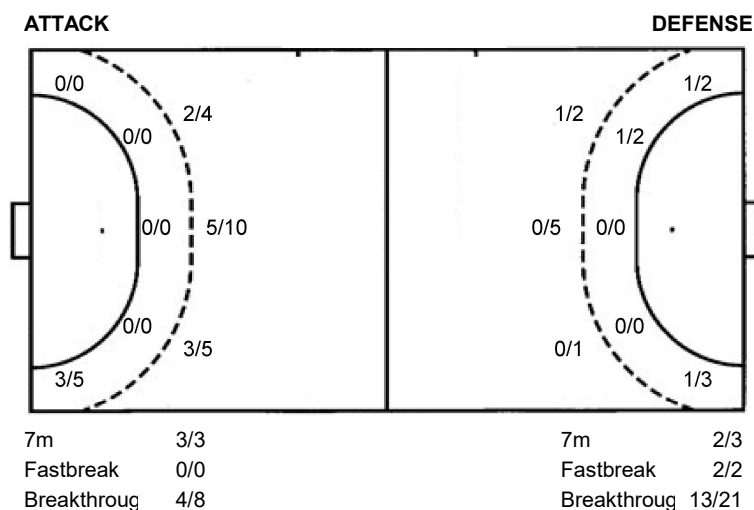

5 M. Bohner

0/1		
5/12	2/4	1/2
2/2		

16 L. Niño

2/2		
1/2	0/1	0/7
		0/1

TOTAL

2/3		
6/14	2/5	1/9
2/2		0/1

Shots by position

#	Jersey	Tot.	Goals/Attempts	6m	Shooting 6m	9m	Shooting 9m	Wng.	Shooting wing	FB	Fastbreak	7m	7m penalties
Brk	Breakthrough	LD	Long distance	As.	Assists	PC	Pass clear chance	E7	Earned 7m	Tr.	Turnovers	St.	Steals
2m	2m suspensions	C7	Committed 7m	E2	Earned 2m sus.	YC	Yellow cards	RC	Red card	BC	Blue card	Bk.	Blocked shots