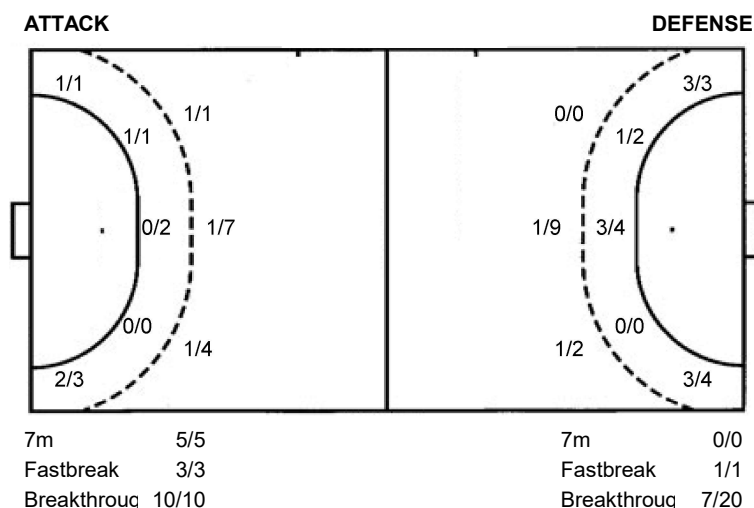

Detailed statistics

Jockey Club Cordoba 27 - 22 FMO Portugues

(11 - 11) (16 - 11)

17.6.2026. 16:00

Attendance: 180

CEO (Asunción)

Referees: Ever Alvarez / Fernando Palacios

Shot distribution

2 C. Haro	5 I. Olmos	6 M. Mellano	7 S. Correa	9 S. Palermo	10 M. Tapia	13 R. Arena
1/1 1/1	1/1	0/1 2/2	1/1			
2/3 1/1 1/1	3/3	1/1	1/1			
1/1 1/1	1/1 2/2				0/1	
1 post 1 miss.	1 miss.	3 miss. 1 block				
17 V. Vallania	18 U. Schroder	19 F. Guarino	22 M. Cuadrillero	23 V. Stanich	25 M. Baggini	71 M. Vallania
	1/1			1/1		1/1
				1/2 0/1		
						2/2
				1 miss. 1/1 lob		

TOTAL

2/2	2/3	3/3
9/11	1/1	1/2
1/1		5/6
1 post 6 miss. 1 block 1/1 lob		

Shot distribution goalkeepers

1 E. Moyano	12 V. Guerrico	TOTAL
0/2 0/2	1/1 1/2	1/1 0/2 1/4
1/2 2/2 0/1	0/4 1/2 0/1	1/6 3/4 0/2
1/2 0/3	1/4	1/4 1/2 0/3

Shots by position

#	Jersey	Tot.	Goals/Attempts	6m	Shooting 6m	9m	Shooting 9m	Wng.	Shooting wing	FB	Fastbreak	7m	7m penalties
Brk	Breakthrough	LD	Long distance	As.	Assists	PC	Pass clear chance	E7	Earned 7m	Tr.	Turnovers	St.	Steals
2m	2m suspensions	C7	Committed 7m	E2	Earned 2m sus.	YC	Yellow cards	RC	Red card	BC	Blue card	Bik.	Blocked shots