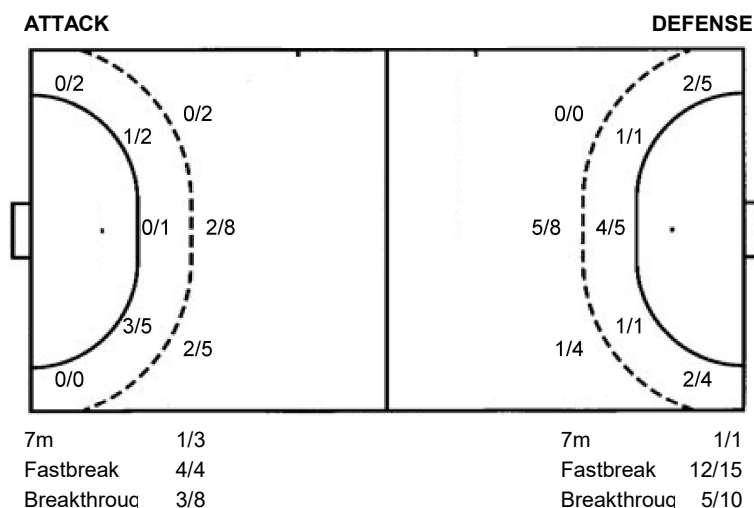

Detailed statistics

Sedalo 34 - 16 Torrense

(18 - 7) (16 - 9)

17.6.2026. 14:00

Attendance: 110

CEO (Asunción)

Referees: Pamela Ferreira / Natany Valentin

Shot distribution

2 J. Goetz 1/1 1 miss.	3 J. Pedroso 1 post	4 G. Peters 0/1 1 block	5 A. Negrini	9 I. Silveira 1 miss. 3 block	10 G. Ramirez	14 L. Castro 0/1 1 post 1/1 3/3
16 K. Dorneles 1/1 2 miss. 0/1 lob	18 Y. Da Veiga 1 post 1 miss.	19 L. Rodrigues	36 B. Alexandre 0/2 1 miss. 2 block 1/1	37 V. Dias 3/3 1 miss.	80 A. Gomes 1/1 1 block 1/1 0/1	

TOTAL

1/1	1/2	1/1
5/8		3/4
1/1		4/5

3 post 7 miss. 7 block 0/1 lob

Shot distribution goalkeepers

1 L. Goncalves 1/5 0/3	12 P. de Abreu 2/5 0/1 2/3 2/6 0/10 0/2 1/3 1/4	TOTAL 2/5 0/1 2/3 3/11 0/10 0/5 1/3 1/5

Shots by position

# Jersey	Tot. Goals/Attempts	6m Shooting 6m	9m Shooting 9m	Wng. Shooting wing	FB Fastbreak	7m 7m penalties
Brk Breakthrough	LD Long distance	As. Assists	PC Pass clear chance	E7 Earned 7m	Tr. Turnovers	St. Steals
2m 2m suspensions	C7 Committed 7m	E2 Earned 2m sus.	YC Yellow cards	RC Red card	BC Blue card	Blk. Blocked shots