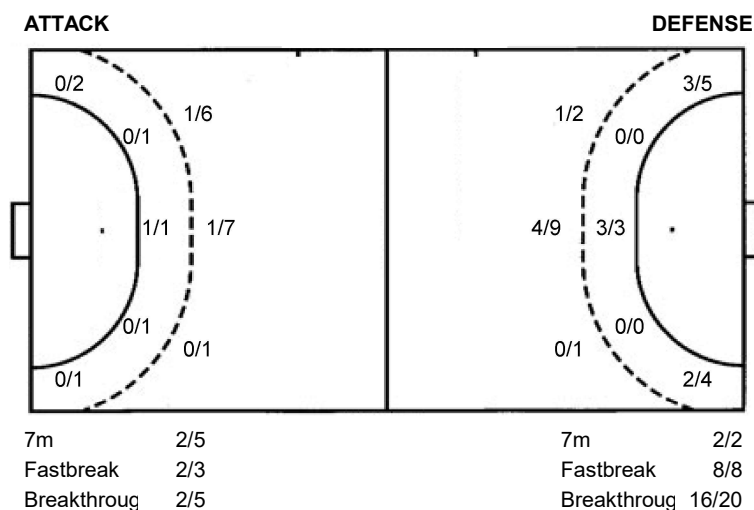

TOTAL

2/4	1/4	1/3
2/5	0/2	2/4
1/3		

3 post 5 miss.

Shot distribution goalkeepers

1 M. Villalba	33 M. Quiñonez	TOTAL
0/1 0/3 0/2	0/2 0/1	0/3 0/4 0/2
2/12 1/5	0/2	2/14 1/5
0/5 2/4	0/2 0/1	0/7 2/5

Shots by position