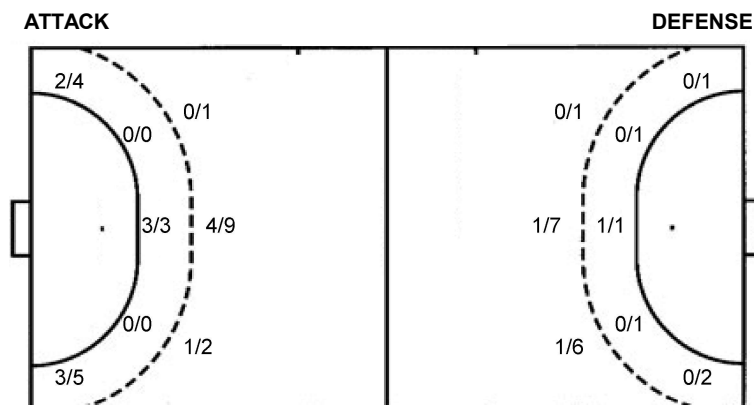

Shot distribution goalkeepers

78 L. Medeiros de Oliveira

	1/1	0/1
	2/2	

87 L. Lins Cabral

2/4	2/3	2/2
3/5		2/4
2/3		

TOTAL

2/4	3/4	2/3
3/5	2/2	2/4
2/3		

Shots by position