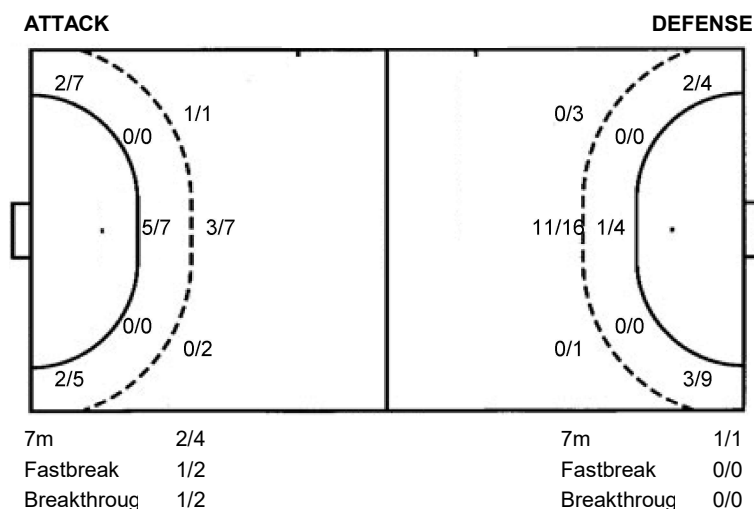

TOTAL

2/3	3/5	
3/5	7/8	3/7

3 post 7 miss.

Shot distribution goalkeepers

12 V. Hergatacorzian 0/4 1/2 0/1 4/10 1/6 5/5	16 E. Alonso	TOTAL 0/4 1/2 0/1 4/10 1/6 5/5
--	---------------------	---

Shots by position