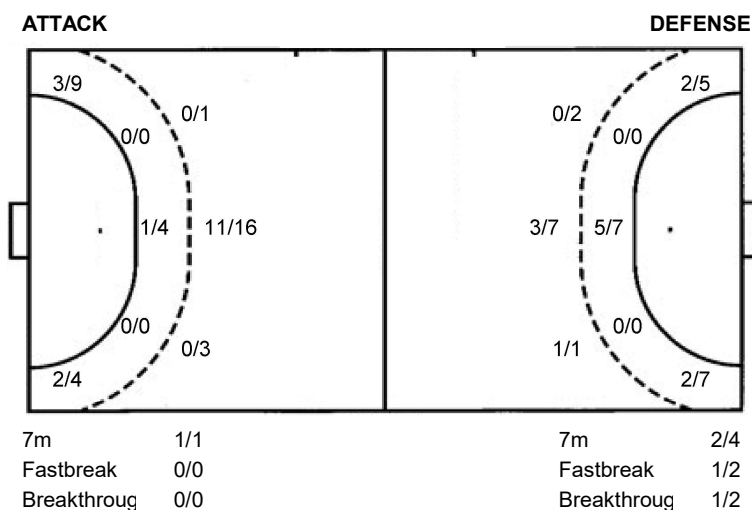

1 post 8 miss. 1/1 lob

Shot distribution goalkeepers

1 N. Artigas

1/3	2/5	1/1
2/5	1/8	4/7

12 F. Marino

16 V. Antoria

TOTAL

1/3	2/5	1/1
2/5	1/8	4/7

Shots by position

#	Jersey	Tot.	Goals/Attempts	6m	Shooting 6m	9m	Shooting 9m	Wng.	Shooting wing	FB	Fastbreak	7m	7m penalties
Brk	Breakthrough	LD	Long distance	As.	Assists	PC	Pass clear chance	E7	Earned 7m	Tr.	Turnovers	St.	Steals
2m	2m suspensions	C7	Committed 7m	E2	Earned 2m sus.	YC	Yellow cards	RC	Red card	BC	Blue card	Blk.	Blocked shots