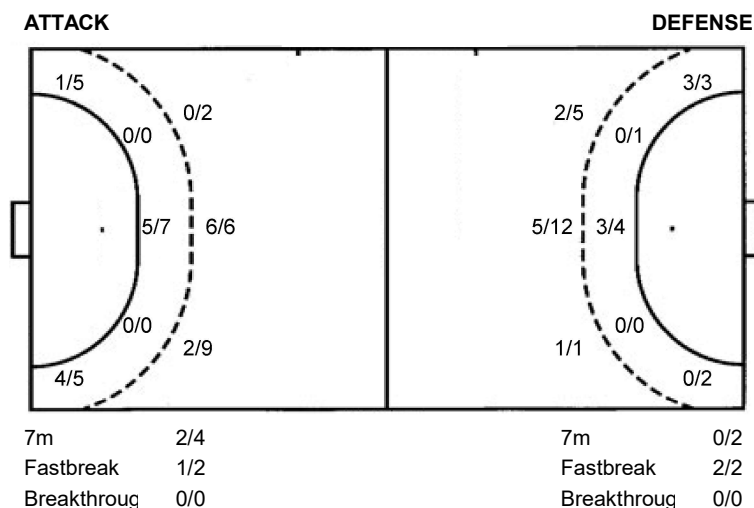

1 A. da Silva

0/2	1/1	2/4
		1/1
3/5	0/8	4/7

16 I. Sousa

TOTAL

0/2	1/1	2/4
		1/1
3/5	0/8	4/7

Shots by position

#	Jersey	Tot.	Goals/Attempts	6m	Shooting 6m	9m	Shooting 9m	Wng.	Shooting wing	FB	Fastbreak	7m	7m penalties
Brk	Breakthrough	LD	Long distance	As.	Assists	PC	Pass clear chance	E7	Earned 7m	Tr.	Turnovers	St.	Steals
2m	2m suspensions	C7	Committed 7m	E2	Earned 2m sus.	YC	Yellow cards	RC	Red card	BC	Blue card	Blk.	Blocked shots