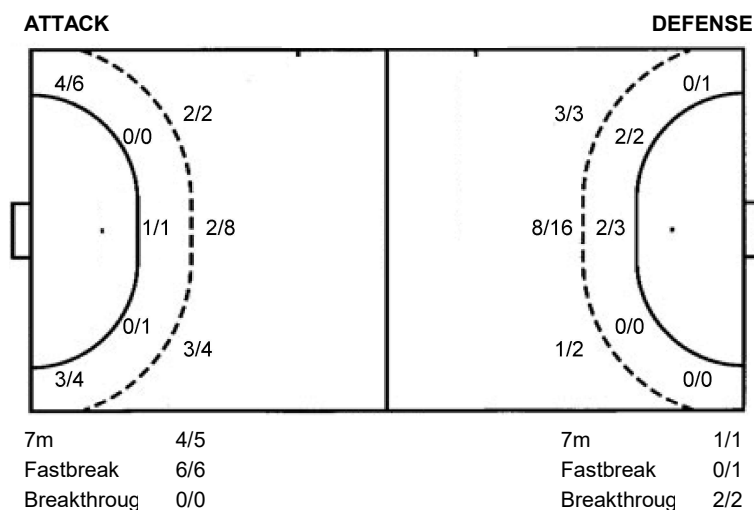

TOTAL

3/4	0/1	4/4
2/4	0/1	2/3
4/4	5/5	5/6

3 post 2 miss.

Shot distribution goalkeepers

1 M. Mena	16 C. Gerez	TOTAL																											
<table border="1"><tr><td>1/1</td><td>1/1</td><td>0/1</td></tr><tr><td>1/1</td><td></td><td>1/5</td></tr><tr><td>1/2</td><td>2/8</td><td>0/2</td></tr></table>	1/1	1/1	0/1	1/1		1/5	1/2	2/8	0/2	<table border="1"><tr><td></td><td></td><td>1/1</td></tr><tr><td>0/1</td><td></td><td>1/2</td></tr><tr><td></td><td></td><td>0/2</td></tr></table>			1/1	0/1		1/2			0/2	<table border="1"><tr><td>1/1</td><td>1/1</td><td>1/2</td></tr><tr><td>1/2</td><td></td><td>2/7</td></tr><tr><td>1/2</td><td>2/8</td><td>0/4</td></tr></table>	1/1	1/1	1/2	1/2		2/7	1/2	2/8	0/4
1/1	1/1	0/1																											
1/1		1/5																											
1/2	2/8	0/2																											
		1/1																											
0/1		1/2																											
		0/2																											
1/1	1/1	1/2																											
1/2		2/7																											
1/2	2/8	0/4																											

Shots by position

#	Jersey	Tot.	Goals/Attempts	6m	Shooting 6m	9m	Shooting 9m	Wng.	Shooting wing	FB	Fastbreak	7m	7m penalties
Brk	Breakthrough	LD	Long distance	As.	Assists	PC	Pass clear chance	E7	Earned 7m	Tr.	Turnovers	St.	Steals
2m	2m suspensions	C7	Committed 7m	E2	Earned 2m sus.	YC	Yellow cards	RC	Red card	BC	Blue card	Blk.	Blocked shots