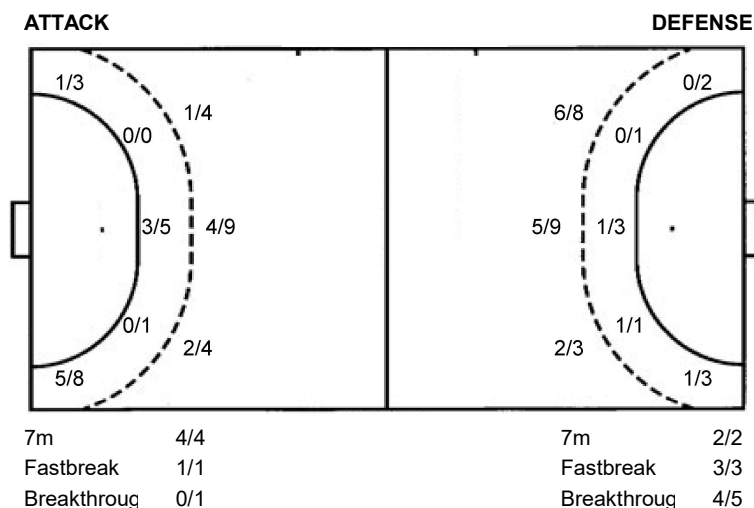

3 post 4 miss. 1/1 lob

Shot distribution goalkeepers

1 A. da Silva

1/1	0/1	
1/3		1/5
1/3	2/5	0/5

16 I. Sousa

0/1	1/2	1/1
		1/1
0/3	2/6	1/2

TOTAL

1/2	1/3	1/1
1/3		2/6
1/6	4/11	1/7

Shots by position

#	Jersey	Tot.	Goals/Attempts	6m	Shooting 6m	9m	Shooting 9m	Wng.	Shooting wing	FB	Fastbreak	7m	7m penalties
Brk	Breakthrough	LD	Long distance	As.	Assists	PC	Pass clear chance	E7	Earned 7m	Tr.	Turnovers	St.	Steals
2m	2m suspensions	C7	Committed 7m	E2	Earned 2m sus.	YC	Yellow cards	RC	Red card	BC	Blue card	Blk.	Blocked shots