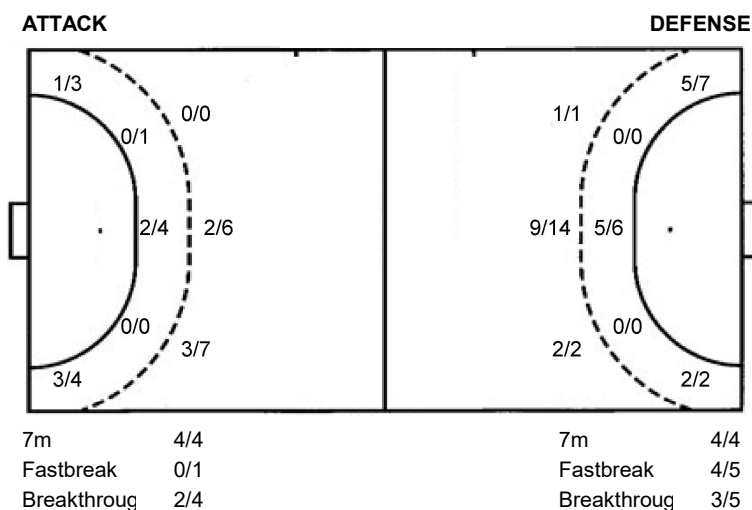

Shots by position

#	Jersey	Tot.	Goals/Attempts	6m	Shooting 6m	9m	Shooting 9m	Wng.	Shooting wing	FB	Fastbreak	7m	7m penalties
Brk	Breakthrough	LD	Long distance	As.	Assists	PC	Pass clear chance	E7	Earned 7m	Tr.	Turnovers	St.	Steals
2m	2m suspensions	C7	Committed 7m	E2	Earned 2m sus.	YC	Yellow cards	RC	Red card	BC	Blue card	Bk.	Blocked shots