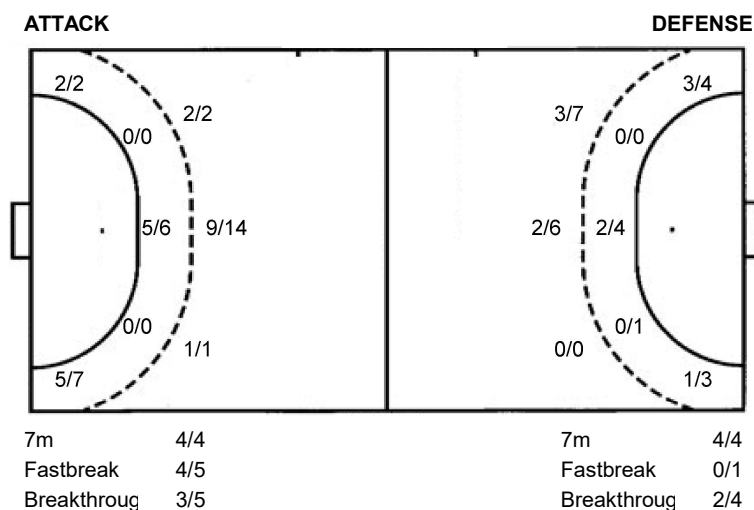

TOTAL

5/5	0/1	5/5
2/3	0/2	5/5
6/6	6/6	9/10

1 post 4 miss. 1 block

Shot distribution goalkeepers

1 E. Moyano	12 V. Guerrico	TOTAL
	3/5 1/1 1/3	3/5 1/1 1/3
	2/2 0/1 0/2	2/2 0/1 0/2
	3/10 0/1 1/3	3/10 0/1 1/3

Shots by position

#	Jersey	Tot.	Goals/Attempts	6m	Shooting 6m	9m	Shooting 9m	Wng.	Shooting wing	FB	Fastbreak	7m	7m penalties
Brk	Breakthrough	LD	Long distance	As.	Assists	PC	Pass clear chance	E7	Earned 7m	Tr.	Turnovers	St.	Steals
2m	2m suspensions	C7	Committed 7m	E2	Earned 2m sus.	YC	Yellow cards	RC	Red card	BC	Blue card	Bk.	Blocked shots