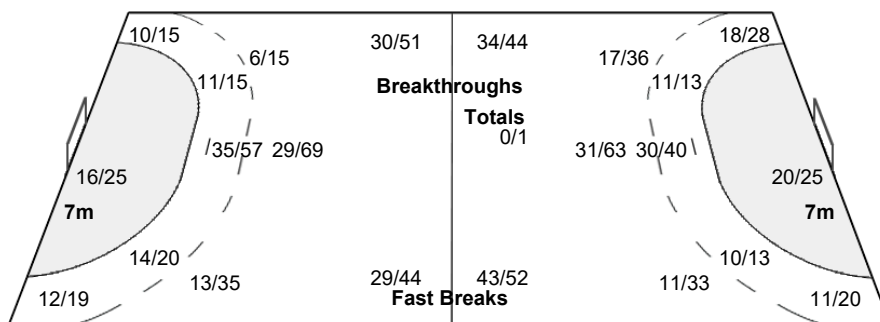

26th Men's World Championship 2019 Germany/Denmark

Cumulative Statistics

TUN - Tunisia
After 8 matches

Shots Distribution

Players

Goals / Shots

1 MISSAOUI M	7 MAJDOUB R	10 ALOUINI K	12 MAGGAIZ M	13 HOSNI O	15 HAJ YOUSSEF K	17 MAAREF Y
	4/4 1/1 0/1	0/2 0/1 2/3	2/2 2/4 1/2 2/3 0/2 1/1 1/3 1/1	1/1	3/3 2/2 1/2 1/5 1/2 4/5 3/4 1/1	1/1 0/1 1/3 0/2
	3-Missed 2-Post		1-Missed	1-Missed	1-Blocked	1-Post
19 SANAI M	20 SAAFI A	21 BOUGHANMI O	39 SOUSSI M	42 JALLOUZ W	69 JABALLAH J	89 BACHA R
7/10 1/1 6/10 6/9 0/2 4/8 8/10 2/2 5/8		1/1 4/4 3/5 2/4 4/8 13/14 4/5 6/6	2/6 2/5 6/7 0/3 0/1 3/6 2/4 1/4 2/3	1/1 1/1 0/1 1/2 0/2	2/2 1/3 2/3 3/6 2/2 5/5 2/3 5/6	2/2 3/4 3/3 3/5 1/2 0/1 1/1 1/1
4-Missed 3-Post 3-Blocked	1-Post 1-Blocked	2-Missed 4-Post	4-Missed 2-Post	3-Post 1-Blocked	1-Missed	1-Post
90 CHOUIREF M	92 JAZIRI O	93 BEDOUI A	96 BEN ABDALLAH A			
2/3 3/3 1/1 3/4 1/2 1/3 4/4 4/6 7/8	1/1 0/1 0/1 1/2 1/1		0/2 3/3 1/2 0/1 1/3 1/2			
1-Missed 2-Post	2-Blocked		2-Missed 1-Post 1-Blocked			

Team

Goals / Shots

26/36	22/30	25/39
21/44	2/8	20/40
39/52	18/27	32/42

19-Missed 20-Post 9-Blocked

Offence

Defence

Goalkeepers

Saves / Shots

7/31	8/21	6/26
20/43	9/11	10/35
11/65	8/35	10/60

1 MISSAOUI M		
4/10	3/11	3/10
8/13	7/7	4/18
7/32	4/14	5/28

12 MAGGAIZ M		
2/11	2/4	0/7
7/15	1/2	3/12
2/17	0/7	3/14

93 BEDOUI A		
1/10	3/6	3/9
5/15	1/1	3/5
2/16	4/12	2/18

Legend:	% Efficiency	2Min 2 Minute Suspensions	6m 6-meter Shots	7m 7-meter Shots	9m 9-meter Shots
AS Assists	BC Blue Card	BS Blocked Shots	BT Breakthroughs	FB Fast Breaks	
G/S Goals/Shots	MP Matches Played	N/A not applicable	PR Preliminary Round	RC Red Cards	
S/S Saves/Shots	ST Steals	TO (TF) Turnovers (Technical Faults)	TP Time Played	Wing Wing Shots	
YC Yellow Cards