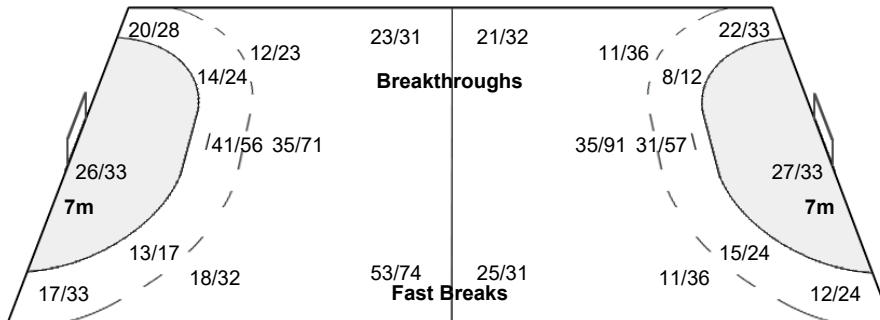

26th Men's World Championship 2019 Germany/Denmark

Cumulative Statistics

SWE - Sweden
After 9 matches

Shots Distribution

Players

Goals / Shots

5 DARJ M 1/1	9 TOLLBRING J 4/4 4/5 0/1 1/2 2/7 6/7	10 EKBERG N 7/8 1/3 6/6 0/4 1/1 6/6 6/7 9/11	12 PALICKA A 2/2	14 KONRADSSON J 0/1 0/1 1/1	15 WANNE H 1/1 0/1 1/1 2/4 3/4 3/3	17 JEPSSON S 2/2 0/1 3/3 2/3 2/3
	1-Missed 3-Post	4-Post	1-Missed 1-Post	1-Post	2-Post	1-Missed 3-Post 1-Blocked
18 PETTERSSON F 1/1 1/1	20 APPELGREN M 1/1	23 LAGERGREN A 1/3 1/1 3/3 0/1 4/7 5/10 0/1 1/3 1/1 0/1 4/4	24 GOTTFRIDSSON J 1/1 0/1 4/4	25 ARNESSON L 2/2 2/3 1/1 0/1 1/2 2/3 2/2 3/4	32 ZACHRISSON M 9/11 4/5 3/7 1/1 1/2 7/7 2/2 5/5	35 NILSSON A 3/3 3/3 2/2 1/1 0/1 2/4 4/4 4/4 12/13
		1-Missed 2-Post 2-Blocked 3-Missed 1-Post 1-Blocked 4-Missed			1-Missed	2-Missed 2-Post
36 NIELSEN J 2/2 1/1 2/2	55 ANDERSSON K 2/3 0/1 1/3 1/3 0/1 0/1 5/5	60 EKDAHL du RIETZ K 2/3 5/8 3/4 1/2 2/3	65 NILSSON L 4/7 0/1 2/6 2/4 2/4 9/10 2/3 9/10			
1-Missed	2-Missed	2-Blocked 2-Missed 1-Post 1-Blocked 2-Missed	6-Blocked			

Team Goals / Shots

39/49	14/22	26/40
17/38	1/6	15/27
59/66	28/38	74/83

21-Missed 20-Post 13-Blocked

Offence

Defence

Goalkeepers Saves / Shots

14/35	7/15	14/51
20/37	10/13	15/37
15/60	15/36	16/64

12 PALICKA A

7/15	4/8	9/29
11/19	3/5	6/20
7/24	8/21	6/29

20 APPELGREN M

7/20	3/7	5/22
9/18	6/7	9/16
8/35	7/14	10/35

Legend:	% Efficiency	2Min 2 Minute Suspensions	6m 6-meter Shots	7m 7-meter Shots	9m 9-meter Shots
AS Assists	BC Blue Card	BS Blocked Shots	BT Breakthroughs	FB Fast Breaks	PR Preliminary Round
G/S Goals/Shots	MP Matches Played	N/A not applicable	PL Placement	TP Time Played	
RC Red Cards	S/S Saves/Shots	ST Steals	TO (TF) Turnovers (Technical Faults)		
Wing Wing Shots	YC Yellow Cards