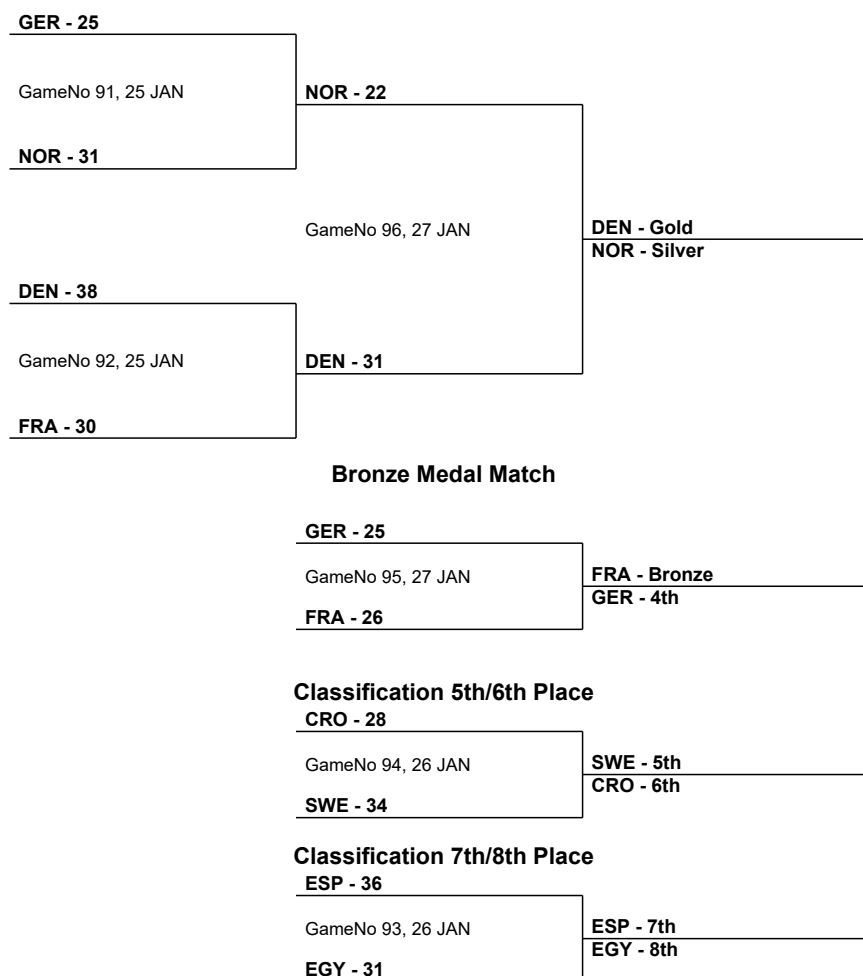

26th Men's World Championship 2019

Germany/Denmark

Tournament Summary

Classification						
Date	Start Time	Teams	Phase	Match No.	Location	Result
SAT 19 JAN	13:00	RUS - MKD	President's Cup Place 13-16	61	Cologne	30 - 28
	13:00	COR - JPN	President's Cup Place 21-24	67	Copenhagen	27 - 25
	15:30	CHI - QAT	President's Cup Place 13-16	62	Cologne	27 - 37
	15:30	KSA - ANG	President's Cup Place 21-24	68	Copenhagen	34 - 29
	18:00	SRB - BRN	President's Cup Place 17-20	69	Copenhagen	32 - 27
	20:30	AUT - ARG	President's Cup Place 17-20	70	Copenhagen	22 - 24
SUN 20 JAN	13:00	MKD - CHI	President's Cup Place 15-16	71	Cologne	32 - 30
	13:00	JPN - ANG	President's Cup Place 23-24	77	Copenhagen	29 - 32
	15:30	RUS - QAT	President's Cup Place 13-14	72	Cologne	28 - 34
	15:30	COR - KSA	President's Cup Place 21-22	78	Copenhagen	26 - 27
	18:00	BRN - AUT	President's Cup Place 19-20	79	Copenhagen	27 - 29
	20:30	SRB - ARG	President's Cup Place 17-18	80	Copenhagen	28 - 30
FRI 25 JAN	17:30	DEN - FRA	Semi-final	92	Hamburg	38 - 30
	20:30	GER - NOR	Semi-final	91	Hamburg	25 - 31
SAT 26 JAN	17:30	ESP - EGY	Placement 7th-8th Place	93	Herning	36 - 31
	20:30	CRO - SWE	Placement 5th-6th Place	94	Herning	28 - 34
SUN 27 JAN	14:30	GER - FRA	Bronze Medal Match	95	Herning	25 - 26
	17:30	NOR - DEN	Final	96	Herning	22 - 31

Semifinals

Final

Final Standings

Medal	Rank	Team
Gold	1	DEN - Denmark
Silver	2	NOR - Norway
Bronze	3	FRA - France
	4	GER - Germany
	5	SWE - Sweden
	6	CRO - Croatia
	7	ESP - Spain
	8	EGY - Egypt
	9	BRA - Brazil
	10	HUN - Hungary
	11	ISL - Iceland
	12	TUN - Tunisia
	13	QAT - Qatar
	14	RUS - Russian Federation
	15	MKD - FYR Macedonia
	16	CHI - Chile
	17	ARG - Argentina
	18	SRB - Serbia
	19	AUT - Austria
	20	BRN - Bahrain
	21	KSA - Saudi Arabia
	22	COR - Korea
	23	ANG - Angola
	24	JPN - Japan