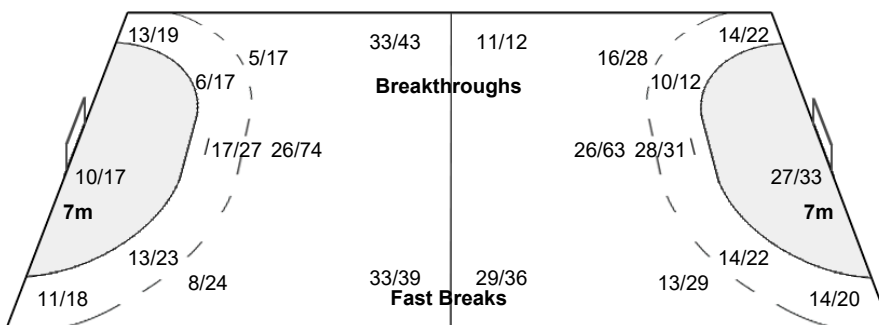

26th Men's World Championship 2019 Germany/Denmark

Cumulative Statistics

JPN - Japan
After 7 matches

Shots Distribution

Players

Goals / Shots

1 SASAKI R	7 MIYAZAKI D	10 SUGIOKA N	13 KASAHARA K	15 BAIG A	16 KAI A	18 NARITA K
	1/2 1/3 2/2	0/1 1/1 2/4		1/1 1/4 1/2	1/2 0/1 2/3	0/1 0/1 4/7
		0/1	2/3 1/1		1/1	1/2 1/1 3/3
				1-Missed 1-Post	5-Blocked	1-Missed
19 TOKUDA S	20 WATANABE J	21 DOI R	24 SHIDA H	25 MOTOKI H	26 KUBO Y	27 TAMAKAWA H
2/4 1/3 5/10	1/3 1/1 8/11	1/1 2/3 8/9	2/2 2/6 2/2	5/5 4/4 2/2	2/2 1/2 3/3	4/4 1/1 3/7
2/2 4/4 3/3	2/2 1/1 3/3	4/4 1/1 3/3	2/2 1/1 3/7	1/1 2/3 2/4	1/2 2/3 1/2	4/5 1/2 5/5
1-Post	1-Blocked	4-Missed 1-Post	1-Blocked	3-Missed	1-Post	1-Post
					1-Post	1-Post
					1-Missed	1-Missed
						1-Missed
						2-Blocked
29 OKAMOTO R	31 YOSHINO T	33 AGARIE Y	44 KADOYAMA T			
1/2 1/1	1/2 2/4 8/10	1/1 1/1 0/1	0/3 0/3 4/7	4/4 1/1 6/10	4/4 0/2 1/1	4/4 2/2 3/5
1-Post	2-Missed 4-Post	2-Blocked	2-Missed 1-Post	7-Blocked		

Team

Goals / Shots

22/32	5/7	14/22
18/30	2/6	13/28
47/64	12/20	42/62

17-Missed 11-Post 18-Blocked

Offence

Defence

Goalkeepers

Saves / Shots

3/26	4/13	3/21
3/15	3/7	14/30
12/66	3/18	9/64

1 SASAKI R		
0/1	0/1	0/1
	1/1	0/1
0/3	0/2	1/3

16 KAI A		
2/14	2/9	3/12
3/9	2/3	10/19
8/34	3/8	4/37

26 KUBO Y		
1/10	2/3	0/8
0/5	0/1	4/10
4/28	0/6	4/20

Legend:									
%	Efficiency	2Min	2 Minute Suspensions	6m	6-meter Shots	7m	7-meter Shots	9m	9-meter Shots
AS	Assists	BC	Blue Card	BS	Blocked Shots	BT	Breakthroughs	FB	Fast Breaks
G/S	Goals/Shots	MP	Matches Played	N/A	not applicable	PL	Placement	PR	Preliminary Round
RC	Red Cards	S/S	Saves/Shots	ST	Steals	TO (TF)	Turnovers (Technical Faults)	TP	Time Played
Wing	Wing Shots	YC	Yellow Cards