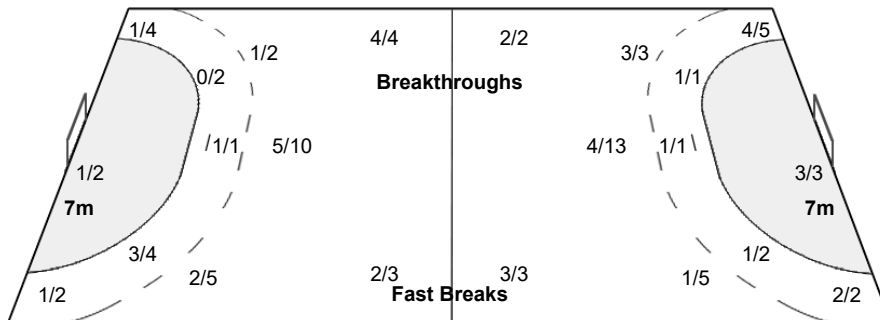

26th Men's World Championship 2019

Germany/Denmark

Preliminary Round - Group B

Match Team Statistics

Match No: 43

WED 16 JAN 2019

15:30

Munich

JPN 21 - 25 ISL

(12 - 13) (9 - 12)

Referees: BOUALLOUCHA Ismail / KHENISSI Ramzi (TUN)

JPN - Japan

Shots Distribution

Players

Goals / Shots

7 MIYAZAKI D	13 KASAHARA K	15 BAIG A	16 KAI A	18 NARITA K	19 TOKUDA S	20 WATANABE J
1/3 1/1	1/1	2/3	1/1	1/1	1/1 0/1 1/2	0/1 1/1 2/2
					1-Missed	1-Post
21 DOI R	24 SHIDA H	25 MOTOKI H	26 KUBO Y	27 TAMAKAWA H	29 OKAMOTO R	31 YOSHINO T
		1/2 0/1				1/1 1/1
				1-Missed	1-Blocked	1-Missed
33 AGARIE Y	44 KADOYAMA T					
1/1 0/1 1/1 1/1	1/1 0/2 2/2					
1-Missed	1-Blocked					

Team Goals / Shots

3/4	1/1	2/3
1/4	0/1	1/4
4/4	2/2	7/9
4-Missed	1-Post	2-Blocked

Offence

Goalkeepers Saves / Shots

0/4	1/1	1/3
0/2		2/4
0/4	1/3	1/10

16 KAI A

0/1		1/2
		2/3
0/3	1/1	1/7

26 KUBO Y

0/3	1/1	0/1
0/2		0/1
0/1	0/1	0/3