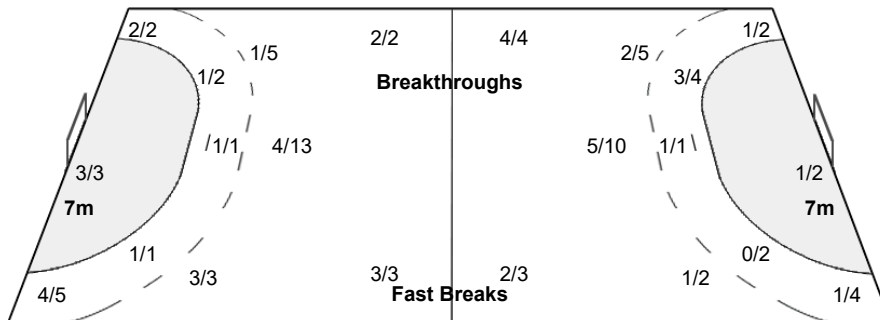

26th Men's World Championship 2019

Germany/Denmark

Preliminary Round - Group B

Match Team Statistics

Match No: 43

WED 16 JAN 2019

15:30

Munich

JPN 21 - 25 ISL

(12 - 13) (9 - 12)

Referees: BOUALLOUCHA Ismail / KHENISSI Ramzi (TUN)

ISL - Iceland

Shots Distribution

Players

Goals / Shots

1 GUSTAVSSON B	4 PALMARSSON A	8 ELISSON B	10 SIGURMANSSON S	11 GISLASON Y	13 GUDMUNDSSON O	14 MAGNUSSON O
0/0	1/1 0/1 1/1	0/0	1/1 1/1 2/2	0/0	1/1 1/1 1/2	1/1 0/0
	1-Missed		1-Missed		1-Missed	2-Missed
15 INGASON D	17 GUNNARSSON A	18 KRISTJANSSON G	20 BJORGVINSSON A	21 ARNARSSON A	22 GUDJONSSON S	23 GUSTAFSSON O
0/0	1/1 1/1 2/2	1/1	0/0	1/1	0/0	0/0
	1-Blocked			1-Missed		
25 JONSSON E	31 EINARSSON T					
2/2 1/1	0/1 0/1					
1-Post						

Team Goals / Shots

4/4	0/1	2/3
2/2		2/4
4/4	2/3	9/10
6-Missed	1-Post	1-Blocked

Offence

Goalkeepers Saves / Shots

1/4	0/1	1/3
3/4	1/1	3/4
0/4	0/2	2/9

1 GUSTAVSSON B

1/4	0/1	1/3
3/4	1/1	3/4
0/4	0/2	2/9

20 BJORGVINSSON A

Legend:	% Efficiency	2Min 2 Minute Suspensions	6m 6 meter Shots	7m 7 meter Shots	9m 9 meter Shots
AS Assists	BC Blue Card	BS Blocked Shots	BT Breakthroughs	FB Fast Breaks	S/S Saves/Shots
G/S Goals/Shots	N/A Not Applicable	No. Uniform Number	RC Red Cards	Wing Wing Shots	YC Yellow Cards
ST Steals	TO Turnover	TP Time Played