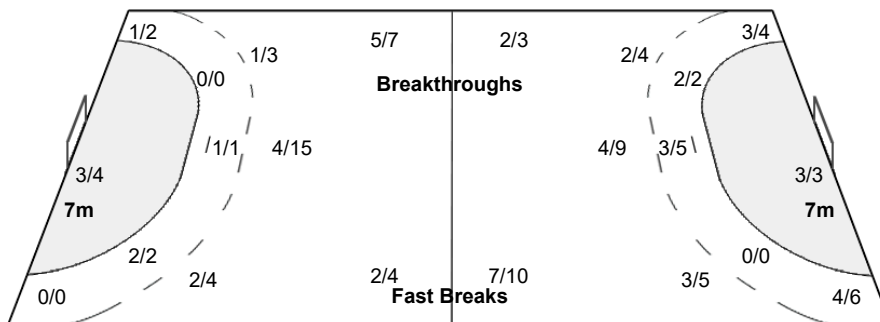

26th Men's World Championship 2019

Germany/Denmark

Preliminary Round - Group C

Match Team Statistics

Match No: 33

MON 14 JAN 2019

20:15

Herning

DEN 34 - 22 KSA

(17 - 11) (17 - 11)

Referees: GASMI Raouf / GASMI Karim (FRA)

KSA - Saudi Arabia

Shots Distribution

Players

Goals / Shots

1 MOHAMMED A	3 ALABBAS A	5 ALJANABI H	7 ALMUTAIRI R	10 ALIBRAHIM A	13 SAEED A	15 ALABDULALI A
0/1	0/1	1/1	1/1	1/1	1/1	1/1
					1-Missed	
16 ALSALEM M	18 ALFARHAN F	23 ALHULAILI A	33 RADNAH A	37 ALABAS M	44 ALSALEM M	57 ALSALEM M
1/1	1/1				0/1	0/2
	2/3				2/2	2/2
	1-Blocked				1-Missed	1-Blocked 1-Missed 1-Post 2-Blocked
66 KHAYRI A	99 ALSAFFAR A					
1/1	0/1	2/2				
0/1						
2/3	0/1					
1-Missed	1-Blocked	1-Blocked				

Team Goals / Shots

0/1	6/6
0/1	4/8
7/9	3/4
2/3	
4-Missed	1-Post
	6-Blocked

Offence