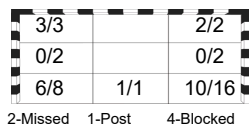

Team

Goals / Shots

Offence

Goalkeepers

Saves / Shots

16 KAI A

26 KUBO Y

Legend:		
%	Efficiency	
AS	Assists	
G/S	Goals/Shots	
ST	Steals	
2Min	2 Minute Suspensions	
BC	Blue Card	
N/A	Not Applicable	
TO	Turnover	
6m	6 meter Shots	
BS	Blocked Shots	
No.	Uniform Number	
TP	Time Played	
7m	7 meter Shots	
BT	Breakthroughs	
RC	Red Cards	
Wing	Wing Shots	
9m	9 meter Shots	
FB	Fast Breaks	
S/S	Saves/Shots	
YC	Yellow Cards	