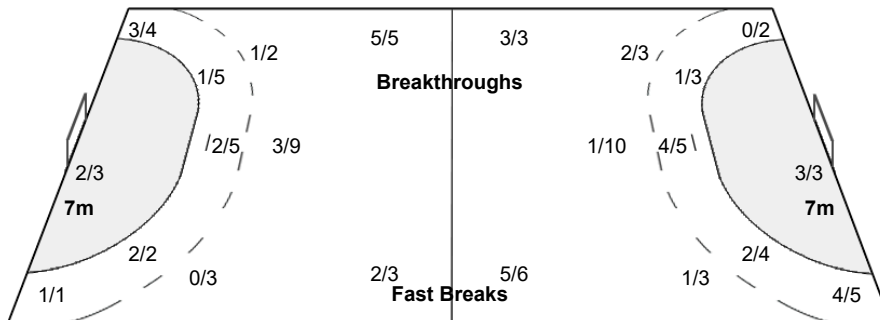

Team

Goals / Shots

Offence

Goalkeepers

Saves / Shots

16 KAI A

26 KUBO Y

Legend:		
%	Efficiency	
AS	Assists	
G/S	Goals/Shots	
ST	Steals	
2Min	2 Minute Suspensions	
BC	Blue Card	
N/A	Not Applicable	
TO	Turnover	
6m	6 meter Shots	
BS	Blocked Shots	
No.	Uniform Number	
TP	Time Played	
7m	7 meter Shots	
BT	Breakthroughs	
RC	Red Cards	
Wing	Wing Shots	
9m	9 meter Shots	
FB	Fast Breaks	
S/S	Saves/Shots	
YC	Yellow Cards	