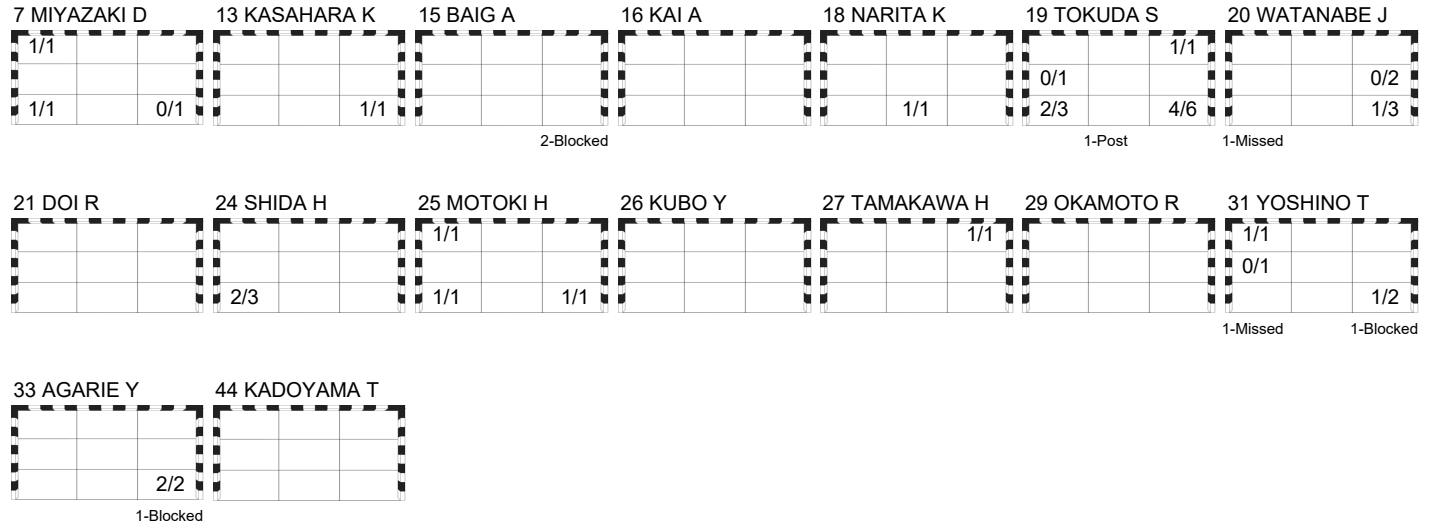

Munich

ESP 26 - 22 JPN

(10 - 11) (16 - 11)

Referees: GRILLO Julian Lopez / LENCI Sebastian (ARG)

JPN - Japan

Shots Distribution

Players

Goals / Shots