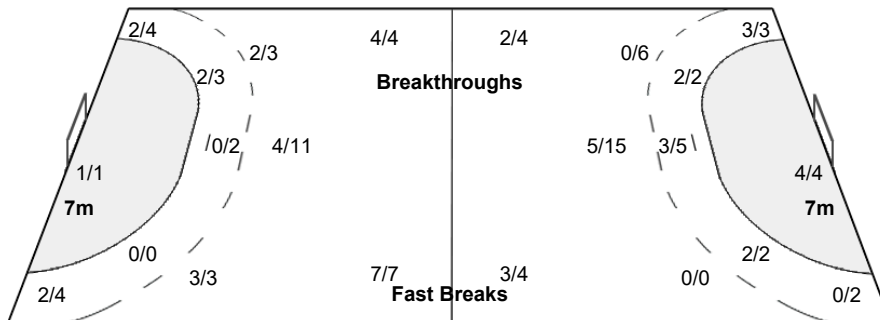

65 NILSSON L

1/2	0/1
	0/1
2/2	2/2

Team

Goals / Shots

4/6	1/2	4/7
1/2		3/5
6/7	1/1	7/9
2-Post	1-Blocked	

Offence

Defence

Goalkeepers