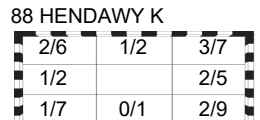

Copenhagen

EGY 24 - 27 SWE

(11 - 13) (13 - 14)

Referees: NACHEVSKI Gjorgji / NIKOLOV Slave (MKD)

EGY - Egypt

Shots Distribution

Players

Goals / Shots