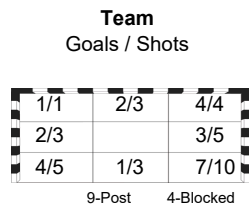

Team Shots	Goals	Saves	Missed	Post	Blocked	Total	%
6m Shots	7	1		1		9	78
Wing Shots	3	2				5	60
9m Shots	5	6		6	4	21	24
7m Shots	4				N/A	4	100
Fast Breaks	3	1				4	75
Breakthroughs	2			2		4	50
Totals	24	10		9	4	47	51

Number of Attacks: 50, Scoring Efficiency: 48%

26th Men's World Championship 2019

Germany/Denmark

Preliminary Round - Group D

Match Team Statistics

Match No: 12

FRI 11 JAN 2019

20:30

Copenhagen

EGY 24 - 27 SWE

(11 - 13) (13 - 14)

Referees: NACHEVSKI Gjorgji / NIKOLOV Slave (MKD)

EGY - Egypt

Shots Distribution

Players

Goals / Shots