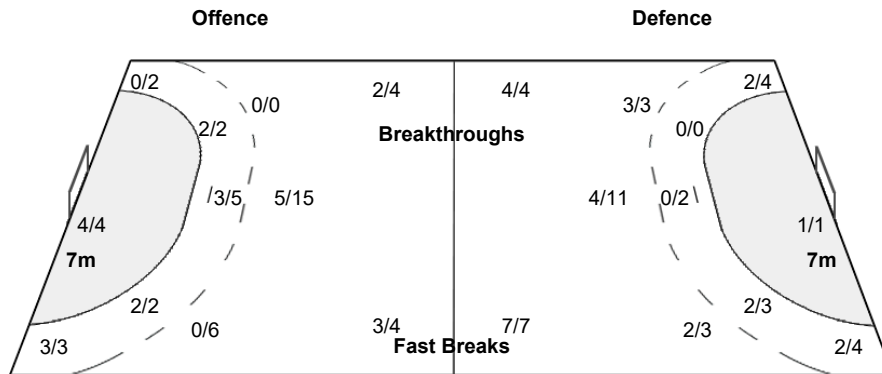

Copenhagen

EGY 24 - 27 SWE

(11 - 13) (13 - 14)

Referees: NACHEVSKI Gjorgji / NIKOLOV Slave (MKD)

EGY - Egypt

Shots Distribution

Players

Goals / Shots