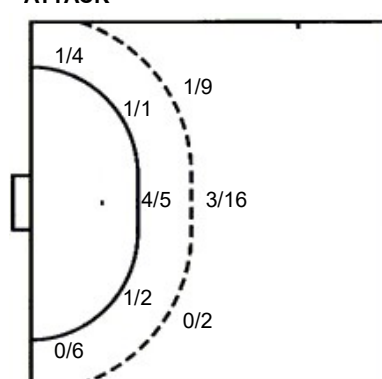

0/2	1/4	1/4
1/4	2/2	2/3
0/10	0/2	0/9

Shots by position

ATTACK

DEFENSE

7m penalties 0/1
Fastbreak 2/5
Breakthrough 5/7
Long dist. 0/1

7m penalties 3/4
Fastbreak 6/8
Breakthrough 4/7
Long dist. 0/0

Shooting statistics