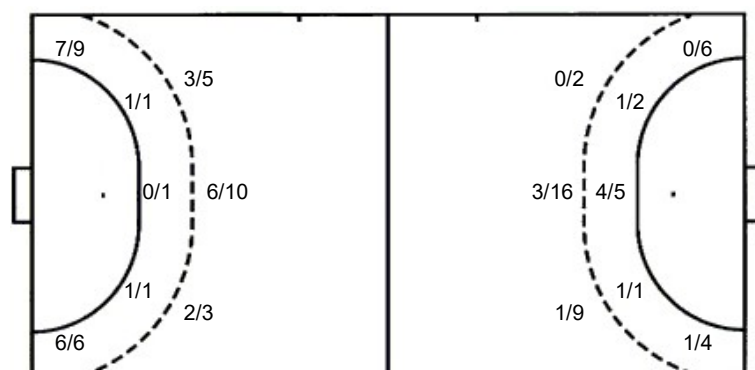

IHF Men's Emerging Nations Championship

Tbilisi (Georgia)
Placement Match 11-12

Match Team Statistics

Match No. 37

Malta 18 - 39 Ireland

(11 - 23) (7 - 16)

16.6.2019. 10:00

Attendance: 50

Tbilisi Sport Palace

Referees: Hamdy Nasser (EGY) / Mahmoud El Beltagy (EGY)

Shot distribution by player

1 A. Thomas

6 B. VanDuyvenoorde

		0/1
1/1		1/1

1 miss.

8 C. Thiel

	0/1	1/1
0/1	0/1	
2/2	1/1	3/3

1 post

10 A. Kulesh

1 post 1/1 lob

11 C. O'Reilly

1/1		
1/1		3/3

1 post

19 J. Krohn Grace

1/1	2/2	0/1
1/1		
1/1		

1 post

20 T. Bauer

		1/1

1 block

22 S. D'Arcy

1/1	0/1	
2/2		1/1

1 post 4/4 lob

35 A. D'Arcy

		0/1
1/1		

39 E. Geoghegan

40 K. Thompson

1/1	1/1	2/2
		1/1
2/2	1/1	

2 post 1/1 lob

TOTAL

2/2	3/4	3/4
3/4	0/2	1/3
10/10	2/2	9/9

7 post 1 miss. 1 block 6/6 lob

Saves distribution goalkeepers

1 A. Thomas

1/1	3/4	0/2
2/2	2/2	0/3
0/4	1/1	0/3

42 S. O'Reilly

0/1	2/2	
	6/6	0/1
1/4		2/2

TOTAL

1/2	5/6	0/2
2/2	8/8	0/4
1/8	1/1	2/5

Shots by position

ATTACK

DEFENSE

7m penalties 3/4
Fastbreak 6/8
Breakthrough 4/7
Long dist. 0/0

7m penalties 0/1
Fastbreak 2/5
Breakthrough 5/7
Long dist. 0/1

Shooting statistics

Position	Goals	Sav.	Miss.	Post	Blk.	Total	%
Back (9m)	11	3	1	2	1	18	61
Line (6m)	2	0	0	1	0	3	67
Wing	13	1	0	1	0	15	87
7m penalties	3	1	0	0	0	4	75
Fastbreak	6	0	0	2	0	8	75
Breakthrough	4	2	0	1	0	7	57
Total	39	7	1	7	1	55	71

Jersey number
Brk. Breakthrough sh.
C7. Committed 7m
Tot. Total shooting
LD Long distance sh.
E2 Earned 2m pun.
6m 6m (line) shooting
As. Assists
Yc. Yellow cards
9m 9m shooting
E7 Earned 7m pen.
RC Red cards
Wng. Wing shooting
TF Technical Faults
BC Blue cards
FB Fastbreak sh.
St. Steals
Blk. Blocks
7m 7m penalty sh.
2m 2m punishments
S Starting Line-up