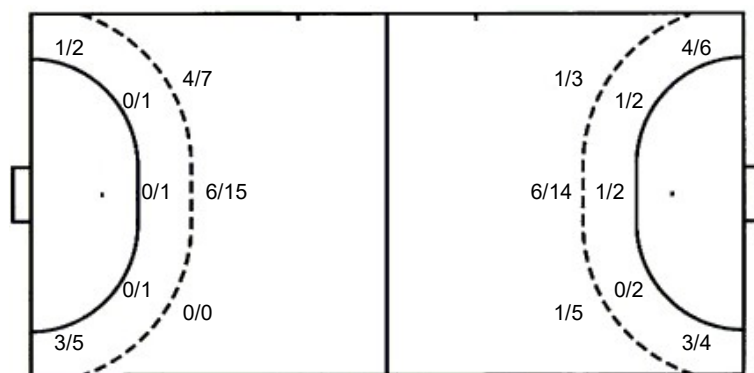

IHF Men's Emerging Nations Championship

Tbilisi (Georgia)

Group B

Match Team Statistics
Match No. 12

Ireland 31 - 31 Nigeria
(14 - 16) (17 - 15)

9.6.2019. 20:00
Attendance: 50
Tbilisi Sport Palace

Referees: Daniel Magalhaes (BRA) / Thiago Da Silva (BRA)

Shot distribution by player

3 E. Emmanuel

	0/1	

4 I. Owolabi

1 post

7 B. Ibitoye

2/2	1/2	
1/2	1/1	1/1

9 D. Mohammed

1/1		
3/3		

10 G. Cole

	1/1	

1 post 2 miss.

14 U. Sulaiman

1/1		0/1

17 J. Gbawuan

1/1		1/1
1/1	0/1	

18 A. Mohammed

22 V. Rotibi

	0/1	

40 K. Okubike

	0/1	
	1/1	1/1

83 O. Ani

3/4		3/4
4/4	0/2	2/3

1 post

99 P. Kalu

		1/1
		0/2

1 miss. 1 block

TOTAL

1/1	1/2	2/2
7/8	1/4	3/6
9/10	2/5	4/6

3 post 3 miss. 1 block

Saves distribution goalkeepers

12 M. Solomon

		1/1
1/2	1/1	0/5
0/1	1/2	0/1

55 O. Adamolugbe

0/2	3/3	2/4
2/6	2/2	1/2
0/6	0/3	1/4

TOTAL

0/2	3/3	3/5
3/8	3/3	1/7
0/7	1/5	1/5

Shots by position

ATTACK

DEFENSE

7m penalties 1/2
Fastbreak 3/3
Breakthrough 11/13
Long dist. 2/2

7m penalties 2/4
Fastbreak 8/8
Breakthrough 4/6
Long dist. 0/0

Shooting statistics

Position	Goals	Sav.	Miss.	Post	Blk.	Total	%
Back (9m)	10	7	3	1	1	22	45
Line (6m)	0	1	0	2	0	3	0
Wing	4	3	0	0	0	7	57
7m penalties	1	1	0	0	0	2	50
Fastbreak	3	0	0	0	0	3	100
Breakthrough	11	2	0	0	0	13	85
Total	29	14	3	3	1	50	58

Jersey number   Tot. Total shooting   6m 6m (line) shooting   9m 9m shooting   Wng. Wing shooting   FB Fastbreak sh.   7m 7m penalty sh.
Brk. Breakthrough sh.   LD Long distance sh.   As. Assists   E7 Earned 7m pen.   TF Technical Faults   St. Steals   2m 2m punishments
C7. Committed 7m   E2 Earned 2m pun.   YC. Yellow cards   RC Red cards   BC Blue cards   Blk. Blocks   S Starting Line-up