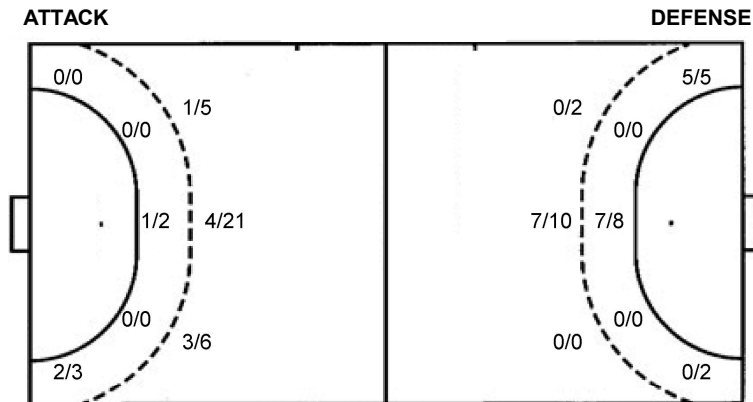

27th IHF Women's World Championship 2025

Final Round, 25-26. place

Match Team Statistics

Match No. 104

Croatia 41 - 22 P.R. of China

(23 - 13) (18 - 9)

10.12.2025. 18:30

Attendance: 600

Maaspooort Arena

Referees: Heidy Elsaied (EGY) / Yasmina Elsaied (EGY)

Shot distribution by player

3 F. Pan	7 S. Zhang	8 J. Liang	9 X. Jiang	10 Z. Shi	11 C. Liu	13 X. Wei
3/3						
1/1 0/1 2/2		0/1 0/1			1/1 0/1 0/1	
3/3 3/3		0/2		0/1	0/1 0/2	1/2
1 post 1 block	1 post	1 post 2 block 2/2 lob			2 miss.	
18 J. Wang	19 Z. Zhuo	21 P. Zhang	23 Y. Li	24 W. Qu	32 Z. Li	53 Y. Liu
0/1				0/1		
	0/1					
	0/1			1/1 2/2	0/1	1/1 1/2
				1 miss. 2 block		

TOTAL

	0/1	3/4
2/3	0/3	2/4
6/11	0/2	6/9
3 post 3 miss. 5 block 2/2 lob		

Saves distribution goalkeepers

1 C. Lu	12 W. Yang	TOTAL
0/4 2/2 1/3	0/1 1/3	0/5 2/2 2/6
0/1 3/3 0/1		0/1 3/3 0/1
0/7 0/1 0/2	0/7 0/1 1/3	0/14 0/2 1/5

Shots by position

7m penalties 4/4
Fastbreak 2/5
Breakthrough 5/5
Long dist. 0/2

7m penalties 3/3
Fastbreak 5/7
Breakthrough 10/13
Long dist. 4/5

Shooting statistics

Position	Goals	Sav.	Miss.	Post	Blk.	Total	%
Back (9m)	8	15	2	2	5	32	25
Line (6m)	1	1	0	0	0	2	50
Wing	2	0	0	1	0	3	67
7m penalties	4	0	0	0	0	4	100
Fastbreak	2	2	1	0	0	5	40
Breakthrough	5	0	0	0	0	5	100
Total	22	18	3	3	5	51	43

Jersey number **Tot.** Total shooting **6m** 6m (line) shooting **9m** 9m shooting **Wng.** Wing shooting **FB** Fastbreak sh. **7m** 7m penalty sh.
Brk. Breakthrough sh. **LD** Long distance sh. **As.** Assists **PC** Pass clear chance **E7** Earned 7m pen. **TF** Technical faults **St.** Steals
2m 2m punishments **C7.** Committed 7m **E2** Earned 2m pun. **YC.** Yellow cards **R/B** Red/Blue cards **Blk.** Blocks **S** Starting Line-up