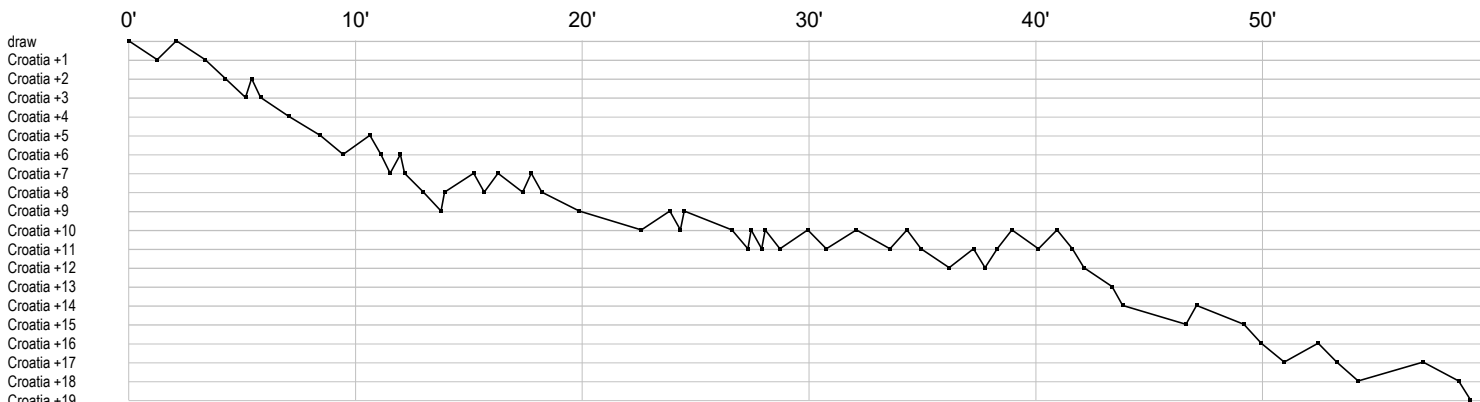

27th IHF Women's World Championship 2025

Final Round, 25-26. place

Match Team Statistics

Match No. 104

Croatia 41 - 22 P.R. of China

(23 - 13) (18 - 9)

10.12.2025. 18:30

Attendance: 600

Maaspoort Arena

Referees: Heidy Elsaied (EGY) / Yasmina Elsaied (EGY)

Croatia

1 Bešen L	s sr s sar s s r r sr r r r s s r r srr s s r
3 Burić L	f g fc t f b
4 Barišić T	fb g 2c i a g g p g g a a a g gg t
6 Šenvald S	g g a p g g f
10 Milosavljević	g a b a a a i t pg t g b
23 Pavlović K	t a a a p g g
28 Šimara A	gp g g g g g t f
29 Babara V	g e e g
32 Malec A	t i g g f f
36 Zetović L	r s r r r r r a r s s r s r s
40 Petika T	t t x x g b 2 g
41 Balaško E	t e c g
44 Vuković K	b g g g f g
45 Bule I	t g b
48 Vuljak H	c g a g f i g a f
88 Prkačin K	xx g p f f t p axa

P.R. of China

1 Lu C	r s r r r r r r f r r t r r r ss r r s r r r r s r f
3 Pan F	g t g t g g g tf g pt g ap g bg f 2 g t g bt b 2 g
7 Zhang S	f
8 Liang J	f fg fp 2 f ga f g pf
9 Jiang X	t c c t
10 Shi Z	t
11 Liu C	t f ei t t f f g f t f t f f
12 Yang W	r r r r r r r r r f r r r r r s r r
13 Wei X	g f e t
18 Wang J	t f t i
19 Zhuo Z	f f t t
21 Zhang P	
23 Li Y	
24 Qu W	f f g fg e e a f t g t p c
32 Li Z	2 f
53 Liu Y	g f ag

In game	g Goal scored	f Missed shot	a Assist	t Technical faults	b Steal
2 2min suspension	e Earned 7m	c Committed 7m	y Yellow card	r Red Card	k Blue card
i Earned 2min.	x Block	4 4min suspension	p Pass for clear chance	s Saved shot	r Received goal