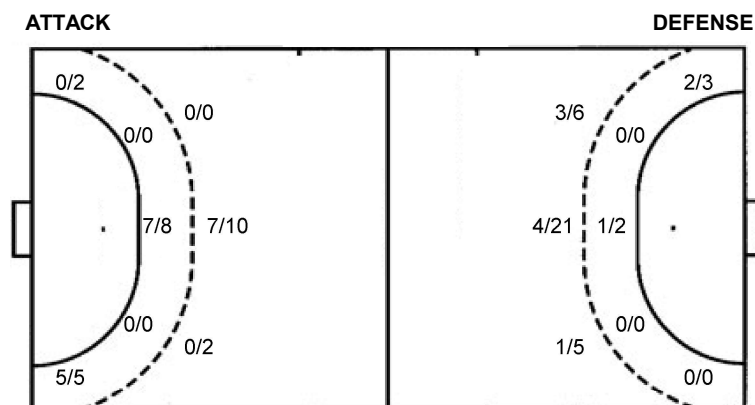

TOTAL

5/5	0/2	4/6
1/2	1/4	1/1
14/14	5/5	4/5

3 post 2 miss. 6/6 lob

Saves distribution goalkeepers

1 L. Bešen 1/1 0/2 1/1 3/3 2/4 3/7 2/6	36 L. Zetović 1/2 0/2 2/4 2/2 1/3	TOTAL 1/1 1/4 1/3 3/3 2/4 5/11 2/2 3/9
--	---	--

Shots by position

7m penalties 3/3
Fastbreak 5/7
Breakthrough 10/13
Long dist. 4/5

7m penalties 4/4
Fastbreak 2/5
Breakthrough 5/5
Long dist. 0/2

Shooting statistics

Position	Goals	Sav.	Miss.	Post	Blk.	Total	%
Back (9m)	7	5	0	0	0	12	58
Line (6m)	7	1	0	0	0	8	88
Wing	5	1	0	1	0	7	71
7m penalties	3	0	0	0	0	3	100
Fastbreak	5	0	0	2	0	7	71
Breakthrough	10	2	1	0	0	13	77
Total	37	9	1	3	0	50	74