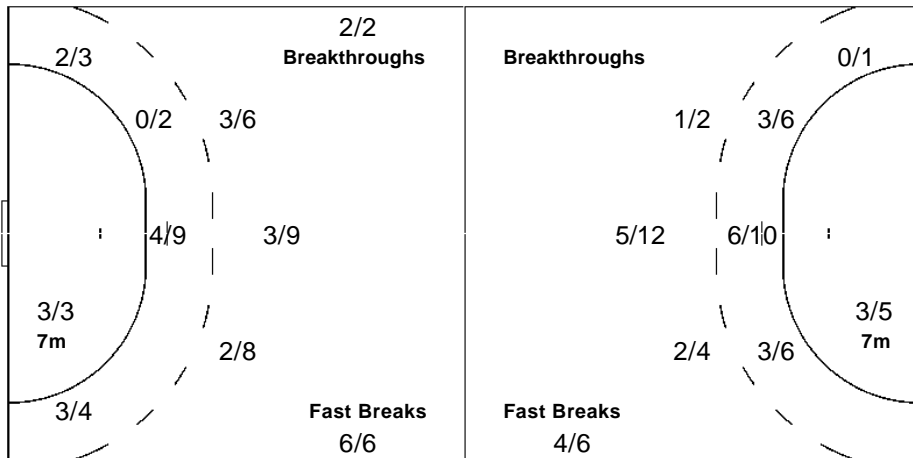

Goalkeepers

Saves / Shots

0/5		1/4
3/6	4/4	6/7
0/8	2/3	1/7

12 SOLA V

0/5		1/4
3/6	4/4	6/7
0/8	2/3	1/7

16 BLAZICKO N