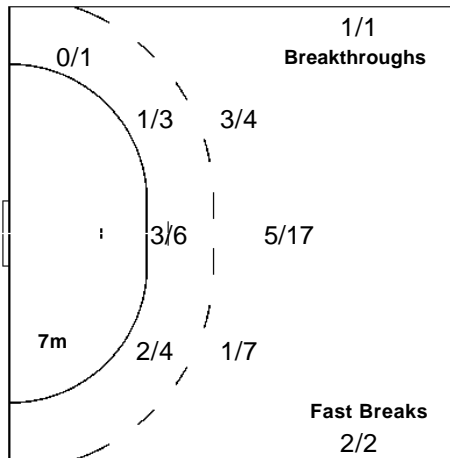

Match Team Statistics

Match No: 37

SWE 32 - 18 JPN
(13-7) (19-11)

Referees: AMMAR J / FREDJ B (TUN)

JPN - Japan

Shots Distribution

Players

Goals / Shots

2 MATSUBAYASHI K

		1/1
2/2		1/1

4 TOYODA K

	1/1	
		1/1

1-Missed

6 HIGASHI N

1/1		

1-Blocked

7 MYAZAKI D

1/1	0/1	
	0/1	0/1
		2/2

1-Missed

3-Blocked

8 IWAMOTO M

0/1		

1-Post

9 NAGASHIMA H

	0/1	

1-Blocked

11 NAKAGAWA Y

		0/1
		0/1
1/1		1/1

1-Missed

3-Blocked

13 HAGA T

14 TANAKA M

		1/1

15 SUGIYAMA Y

19 YAMAGUCHI O

0/1	0/1	
	1/1	

20 TABA Y

		0/2
2/2	1/1	1/2

1-Post

1-Blocked

Team

Goals / Shots

2/2	0/1	1/2
0/2	0/3	0/4
6/6	2/2	7/8

3-Missed 2-Post 9-Blocked

Offence