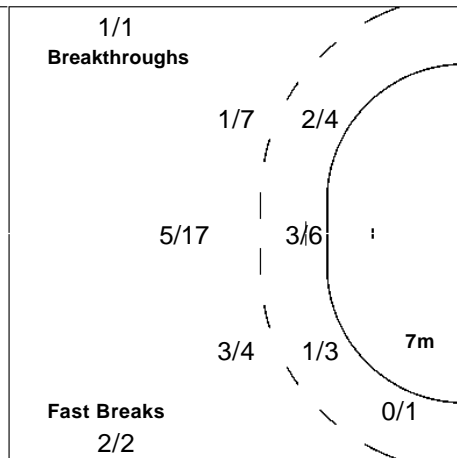

Goals / Shots

1/3	1/2	4/5
2/3		4/6
14/15	3/4	3/7

2-Missed 5-Post 2-Blocked

Offence

Defence

Goalkeepers

Saves / Shots

0/2	1/1	1/2
2/2	3/3	4/4
0/6	0/2	1/8