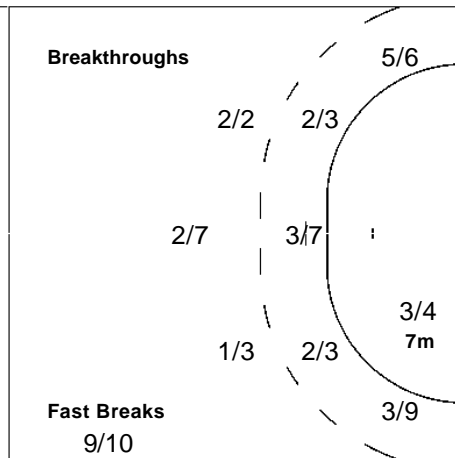

Defence

Goalkeepers

Saves / Shots

2/3	1/2	1/5
1/3		2/6
1/15	1/4	4/7

1 TSUBONE T

2/3	1/2	1/5
1/3		0/4
1/8	1/4	4/5

12 TAKAGI T

		2/2
0/7		0/2

LEGEND

G/S	Goals / Shots	%	Efficiency	6m	6-metre Shots	7m	7-metre Shots	9m	9-metre Shots
S/S	Saves / Shots	Wing	Wing Shots	FB	Fast Breaks	BT	Breakthroughs	EX	Exclusions
AS	Assists	TF	Technical Faults	ST	Steals	BS	Blocked Shots	TP	Time Played
YC	Yellow Cards	RC	Red Cards	n/a	not applicable	2Min	2 Minute Suspensions		
+	2 Minute + 2 Minute Suspensions