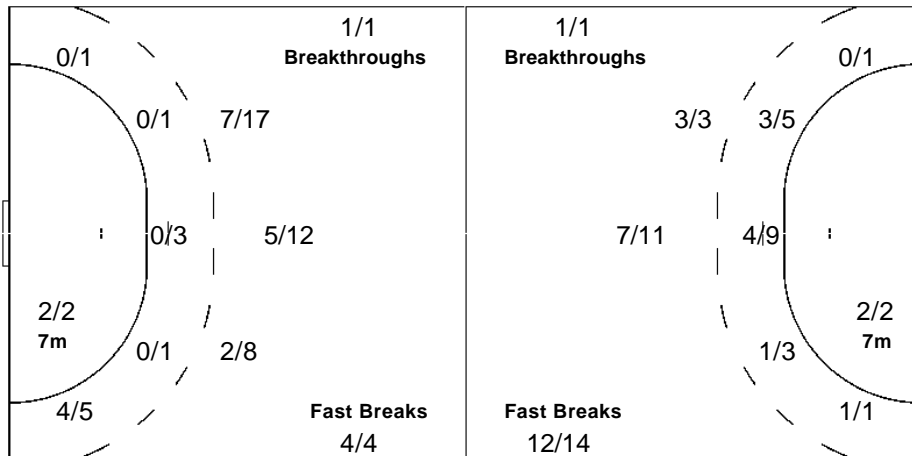

Match Team Statistics

Match No: 14

JPN 25 - 34 CRO
(14-15) (11-19)

Referees: AL-MUSAIGER S / ABDUL RETHAIE E (KUW)

JPN - Japan

Shots Distribution

Players

Goals / Shots

2 MATSUBAYASHI K

	0/1	2/2
2/2	1/1	1/2

4 TOYODA K

5 NOMURA H

1-Blocked

6 HIGASHI N

1/1		

1-Blocked

7 MYAZAKI D

2/2	1/2	0/1
		0/1
2/4	1/1	0/1

3-Post

1-Blocked

9 NAGASHIMA H

11 NAKAGAWA Y

		0/1
0/1		0/1
3/3		2/3

2-Blocked

13 HAGA T

1-Blocked

14 TANAKA M

1/1		

15 SUGIYAMA Y

19 YAMAGUCHI O

	0/1	0/1

20 TABA Y

2/2	0/2	4/5

4-Blocked

Team

Goals / Shots

2/2	1/4	2/5
0/1		0/2
11/13	2/4	7/11

3-Post

10-Blocked

Offence

Defence

Goalkeepers

Saves / Shots

1/4	1/1	0/4
3/8	2/3	2/8
0/5	0/1	0/9

1 TSUBONE T

0/1	1/1	0/2
1/3	0/1	1/6
0/3		0/4

12 TAKAGI T

1/3		0/2
2/5	2/2	1/2
0/2	0/1	0/5