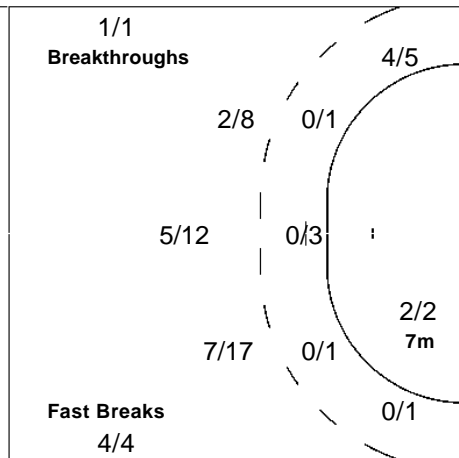

Defence

Goalkeepers

Saves / Shots

0/2	3/4	3/5
1/1		2/2
2/13	2/4	4/11

1 LOSERT V

	1/1	1/3
		1/1
1/6	2/3	0/6

12 SOLA V

0/2	2/3	2/2
1/1		1/1
1/7	0/1	4/5

LEGEND

G/S Goals / Shots	% Efficiency	6m 6-metre Shots	7m 7-metre Shots	9m 9-metre Shots
S/S Saves / Shots	Wing Wing Shots	FB Fast Breaks	BT Breakthroughs	EX Exclusions
AS Assists	TF Technical Faults	ST Steals	BS Blocked Shots	TP Time Played
YC Yellow Cards	RC Red Cards	n/a not applicable	2Min 2 Minute Suspensions	
+ 2 Minute + 2 Minute Suspensions