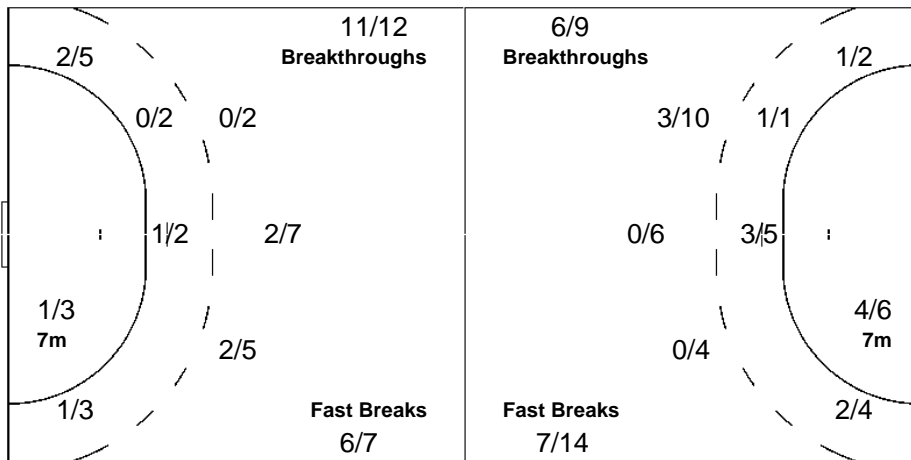

Match Team Statistics

Match No: 49

ANG 27 - 26 CAN
(16-11) (11-15)

Referees: ADJEMIAN T / GÖTZ M (ARG)

CAN - Canada

Shots Distribution

Players

Goals / Shots

2 BESSETTE-COLLETTE		2/2
1/1		0/2
3/3		

3 FRIDL N		

4 PELLETIER M	0/1	
2/2		0/1

5 IGNACIO-CIFRE C		
		1/1

6 KOVACINA B		
2/2		
		1/1

7 PION A		

8 PELLERIN L		
		3/3

10 FYFE S		0/1
0/1		0/2
2/2		1/1

11 BARITEAU C	1/2	
		0/1
2/3		2/4

13 GODIN M	1/1	
		0/2
		0/1

15 BERTRAND A		1/2
1/1		

17 BONNEVILLE D	0/1	

2-Missed 1-Blocked 1-Missed 1-Blocked

Team

Offence

Defence

Goalkeepers

Goals / Shots

Saves / Shots

2/5		2/3
3/4		1/9
10/11		8/12

3-Missed 2-Blocked

	2/3	1/5
4/7	3/3	6/11
0/6		1/9

1 NEY M	2/3	1/4
3/6	3/3	5/9
0/4		1/5

12 HOMSY R		0/1
1/1		1/2
0/2		0/4

LEGEND	G/S Goals / Shots	% Efficiency	6m 6-metre Shots	7m 7-metre Shots	9m 9-metre Shots
S/S Saves / Shots	Wing Wing Shots	FB Fast Breaks	BT Breakthroughs	EX Exclusions	
AS Assists	TF Technical Faults	ST Steals	BS Blocked Shots	TP Time Played	
YC Yellow Cards	RC Red Cards	n/a not applicable	2Min 2 Minute Suspensions		
+ 2 Minute + 2 Minute Suspensions