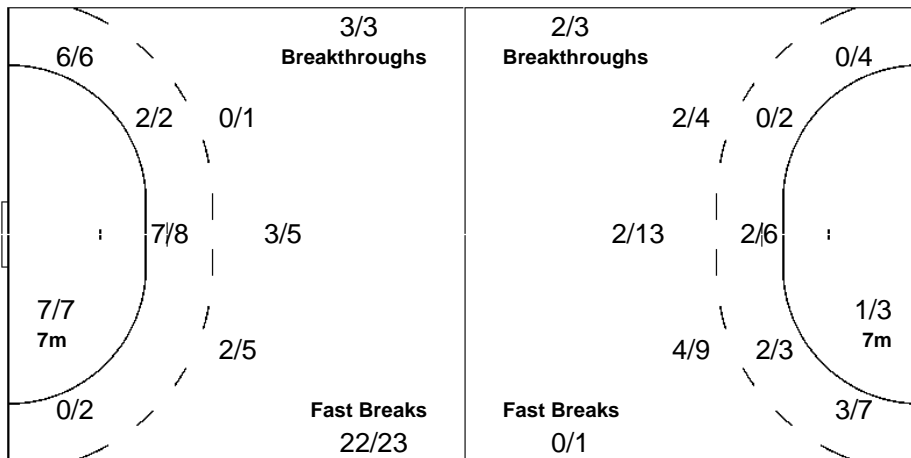

1-Post 1-Blocked 1-Missed

Team

Offence

Defence

Goalkeepers

Goals / Shots

3/3	6/7	
7/9	2/4	3/3
14/15	7/7	10/11

1-Missed 1-Post 1-Blocked