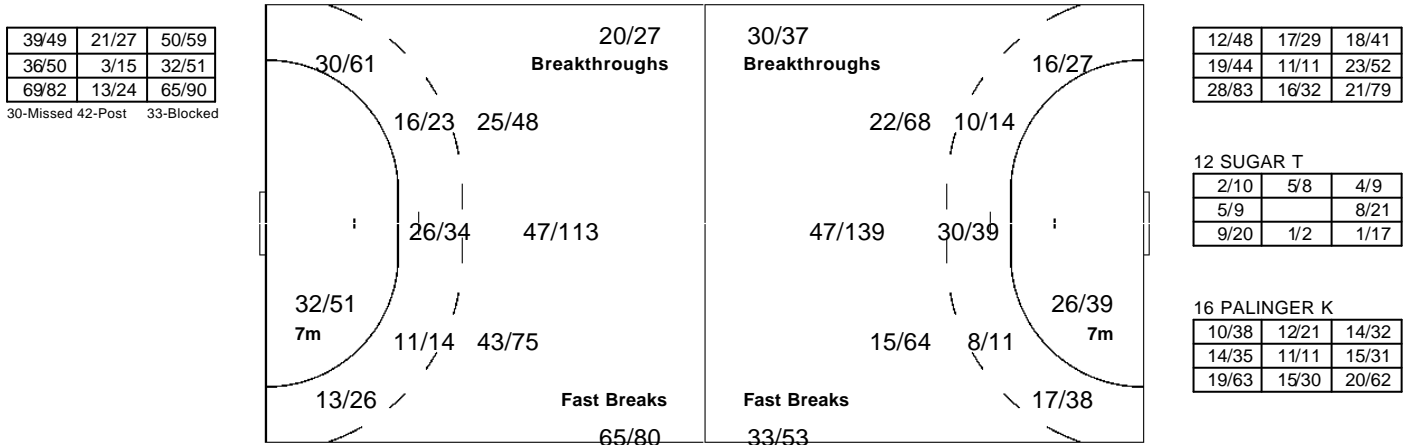

Team

Offence

Defence

Goalkeepers

Goals / Shots

Saves / Shots

LEGEND			
G/S Goals / Shots	% Efficiency	6m 6-metre Shots	7m 7-metre Shots
S/S Saves / Shots	Wing Wing Shots	FB Fast Breaks	BT Breakthroughs
AS Assists	TF Technical Faults	ST Steals	BS Blocked Shots
YC Yellow Cards	RC Red Cards	n/a not applicable	PR Placement
PR Preliminary Round	QF Quarterfinal	SF Semifinal	GM Gold Medal Match
2Min 2 Minute Suspensions			9m 9-metre Shots
			EX Exclusions
			TP Time Played
			MP Matches Played