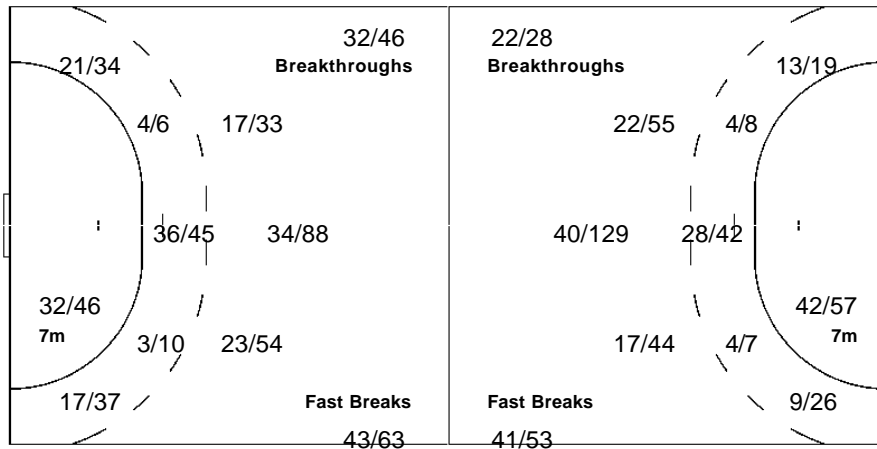

Team

Offence

Defence

Goalkeepers

Goals / Shots

Saves / Shots

26/31	10/16	27/37
31/53	0/13	35/55
64/84	5/15	64/75

28-Missed 37-Post 19-Blocked

11/58	1/12	5/29
15/32	26/27	10/21
11/73	5/15	23/82

1 van der WAL M

2 TIENSTRA J

2/21	0/7	1/14
5/13	13/14	2/8
3/29	0/3	4/21

3 KLIJN D

9/37	1/5	4/15
10/19	13/13	8/13
8/44	5/12	19/61

LEGEND							
G/S	Goals / Shots	%	Efficiency	6m	6-metre Shots	7m	7-metre Shots
S/S	Saves / Shots	Wing	Wing Shots	FB	Fast Breaks	BT	Breakthroughs
AS	Assists	TF	Technical Faults	ST	Steals	BS	Blocked Shots
YC	Yellow Cards	RC	Red Cards	n/a	not applicable	PR	Placement
PR	Preliminary Round	QF	Quarterfinal	SF	Semifinal	GM	Gold Medal Match
2Min	2 Minute Suspensions						
						9m	9-metre Shots
						EX	Exclusions
						TP	Time Played
						MP	Matches Played